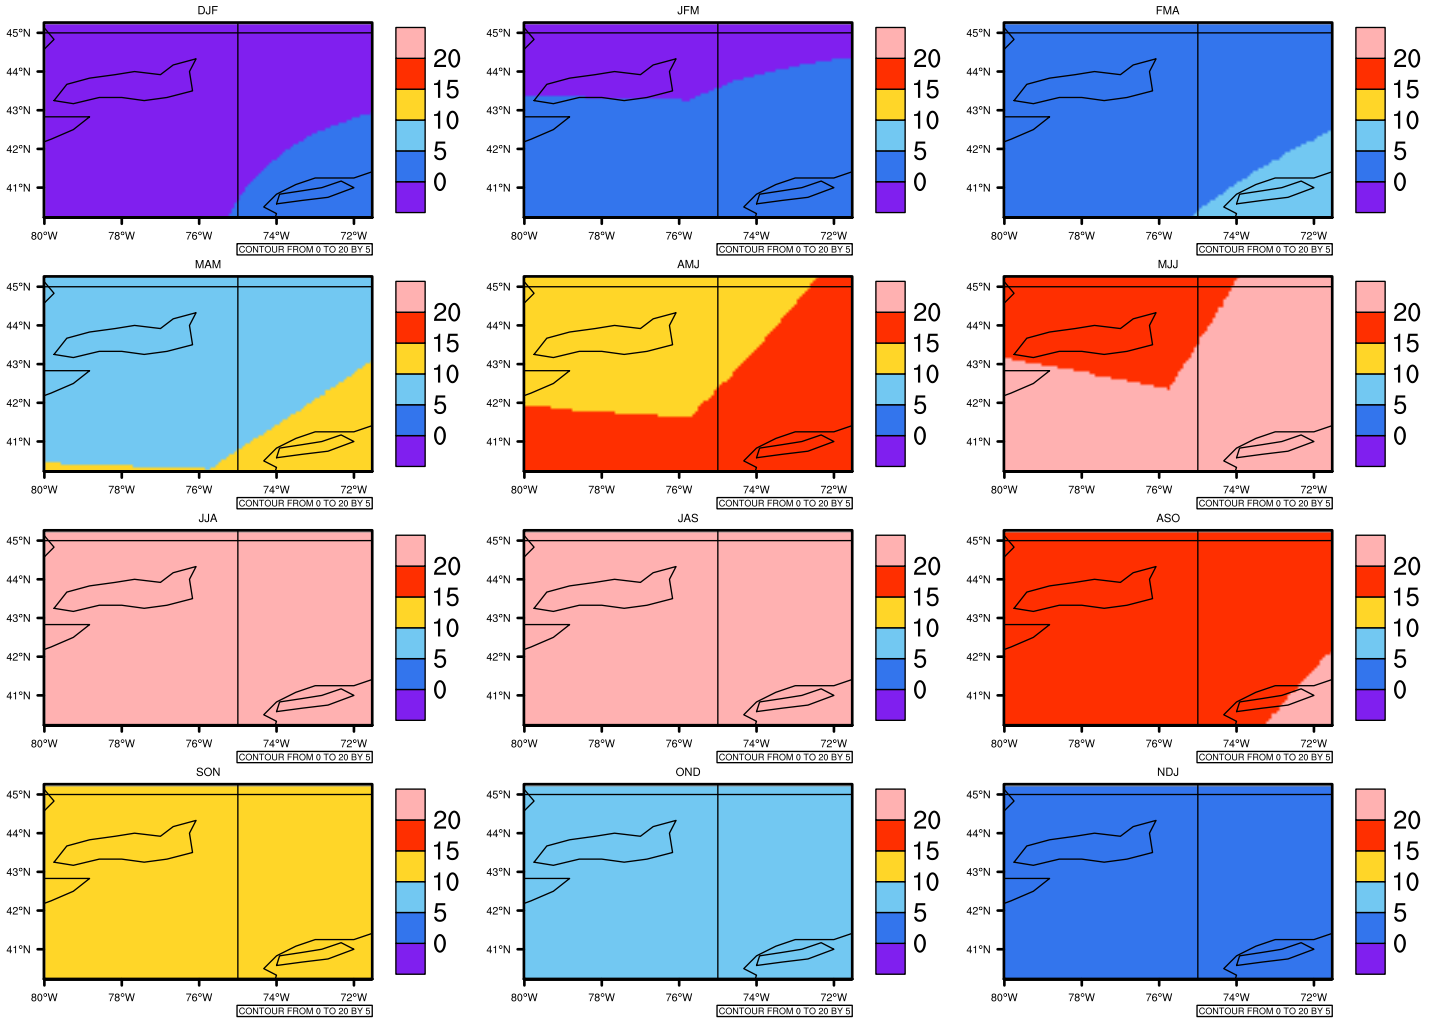

Seasonally Daily Averagetasmx(c) In 2020-2029 GFDL-ESM2M RCP45 - New York

AgriMetSoft (2020). Climate Maps. Available on:
<https://agrimetsoft.com/maps>

Order a new map on <https://agrimetsoft.com/order>

[You can request maps from any dataset from the AgriMetSoft Team.](#)