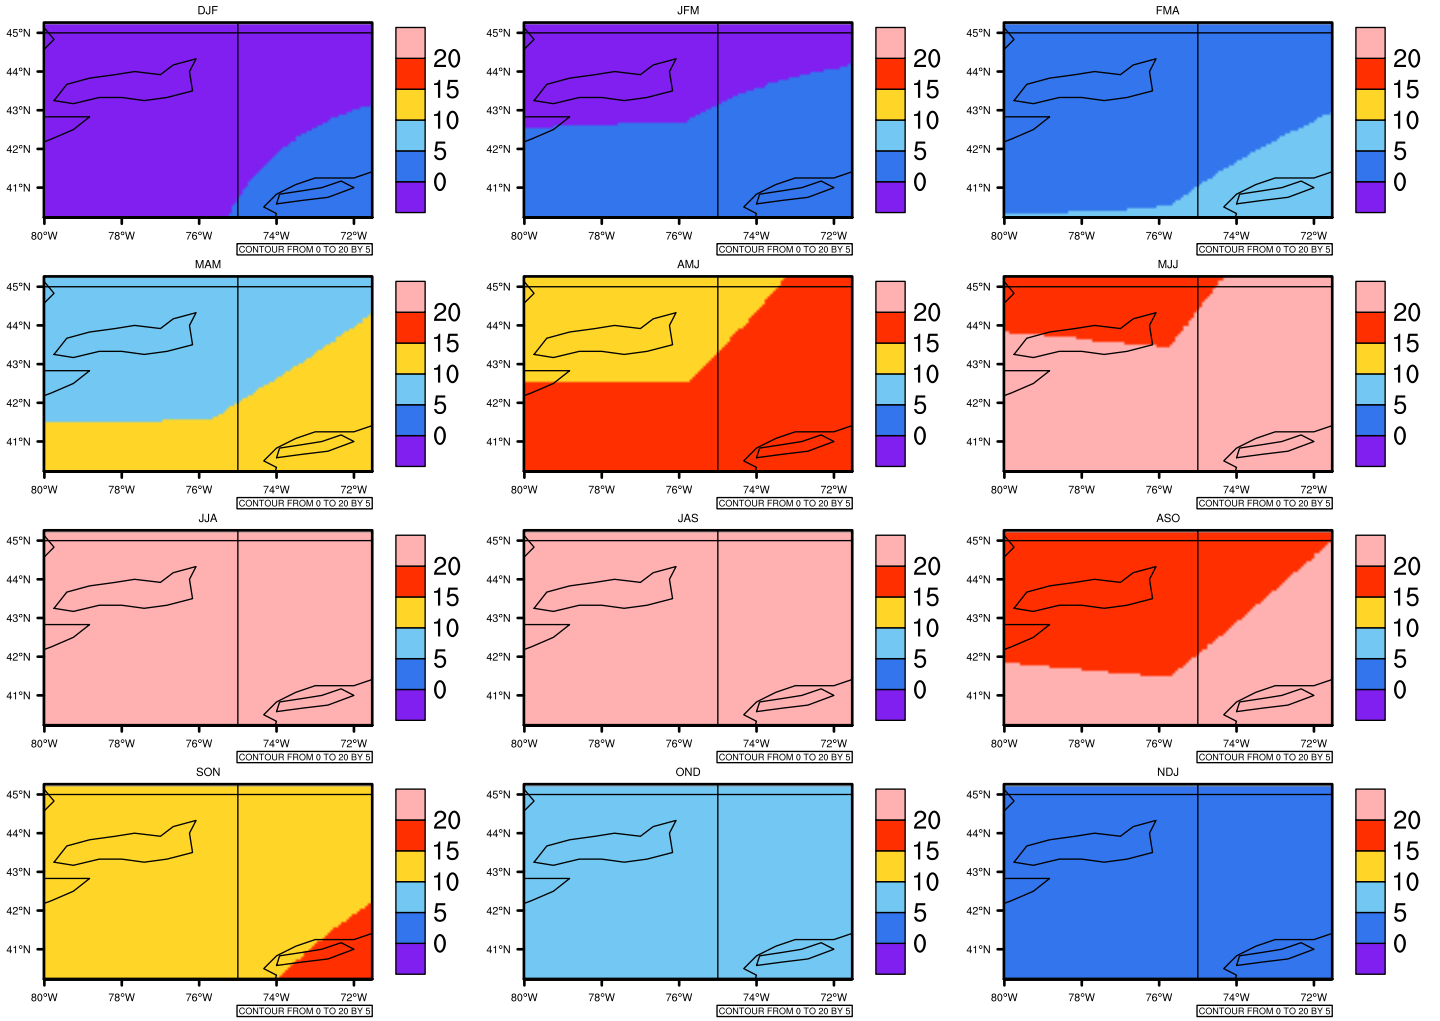

## Seasonally Daily Averagetamax(c) In 2030-2039 GFDL-ESM2M RCP45 - New York

AgriMetSoft (2020). Climate Maps. Available on:  
<https://agrimetsoft.com/maps>

Order a new map on <https://agrimetsoft.com/order>

[You can request maps from any dataset from the AgriMetSoft Team.](#)