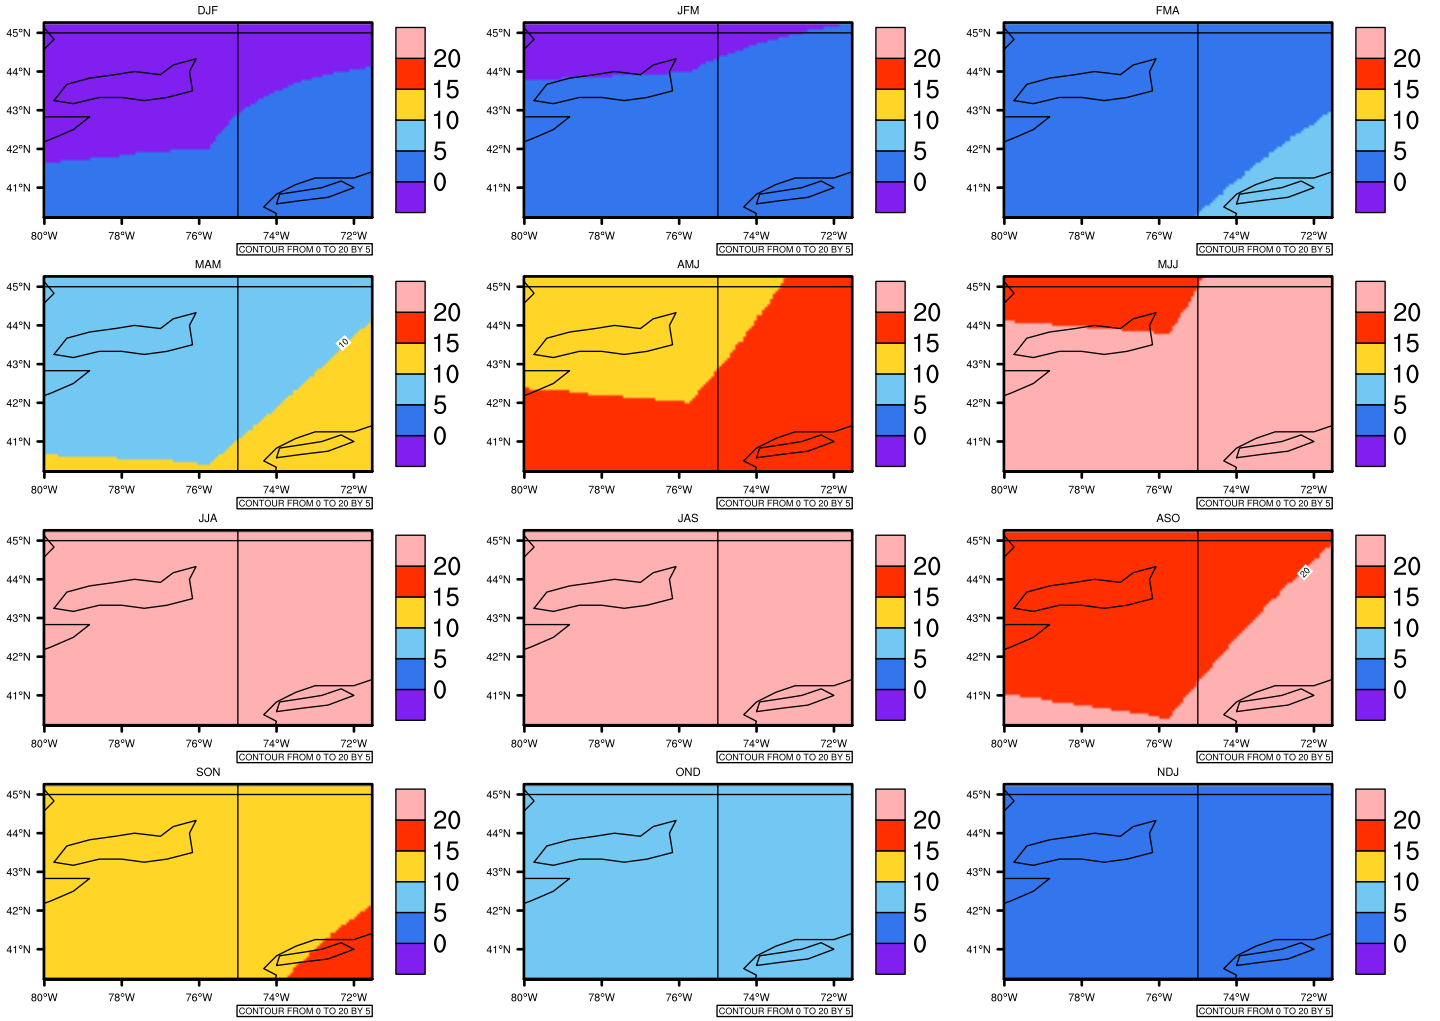

Seasonally Daily Average tmax(c) In 2040-2049 GFDL-ESM2M RCP45 - New York

AgriMetSoft (2020). Climate Maps. Available on:
<https://agrimetsoft.com/maps>

Order a new map on <https://agrimetsoft.com/order>

[You can request maps from any dataset from the AgriMetSoft Team.](#)