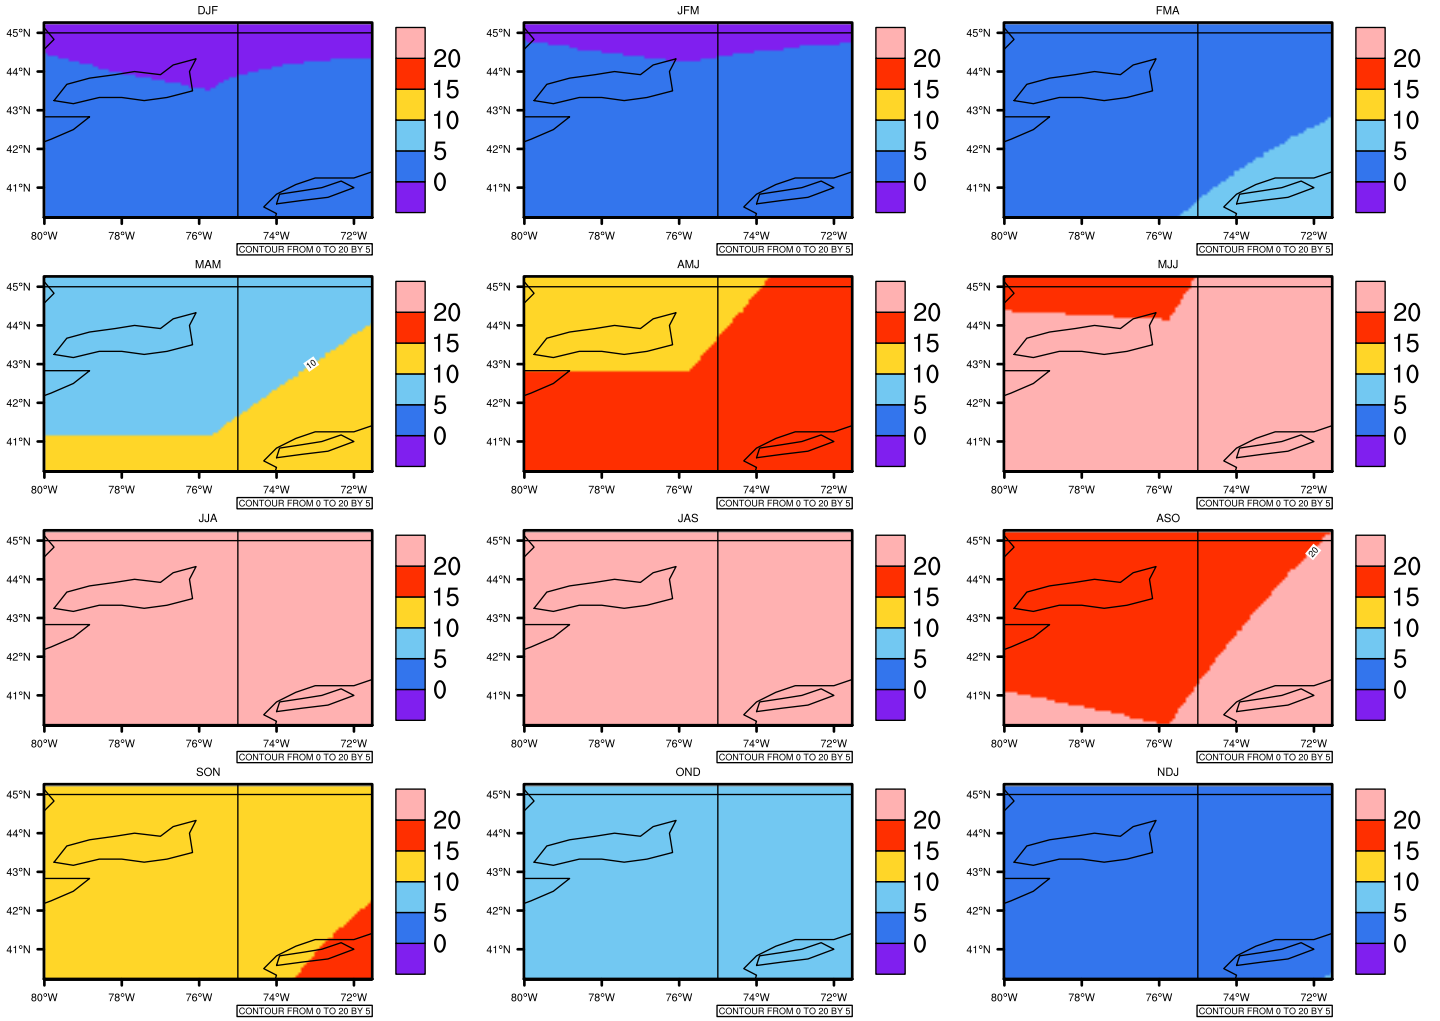

## Seasonally Daily Averagetamax(c) In 2050-2059 GFDL-ESM2M RCP45 - New York

AgriMetSoft (2020). Climate Maps. Available on:  
<https://agrimetsoft.com/maps>

[Order a new map on https://agrimetsoft.com/order](https://agrimetsoft.com/order)

[You can request maps from any dataset from the AgriMetSoft Team.](#)