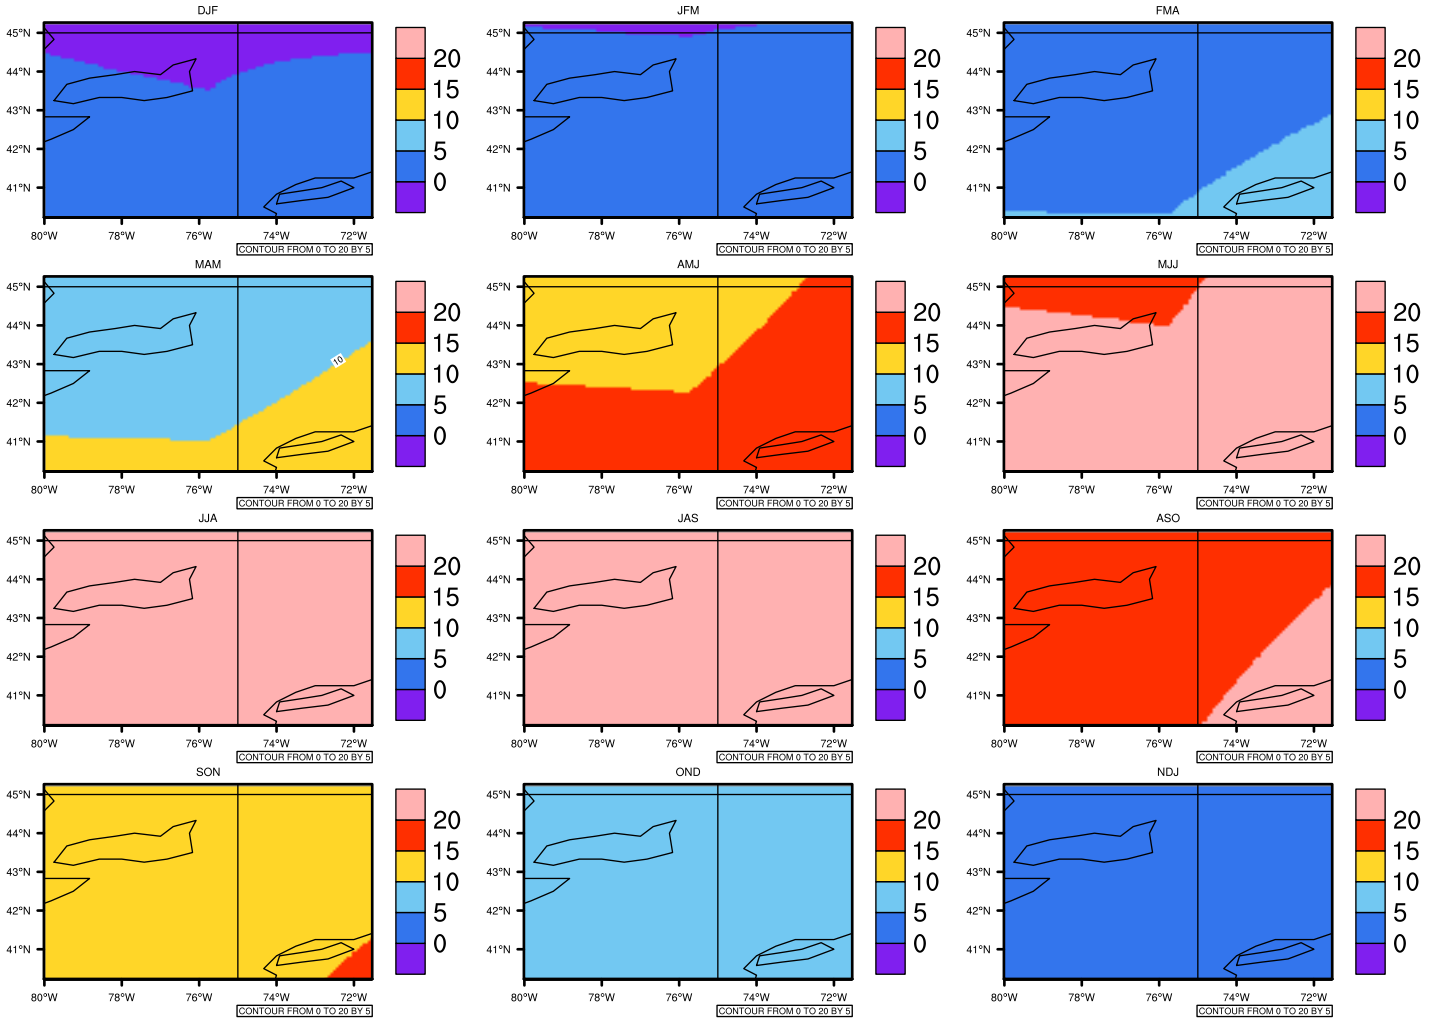

Seasonally Daily Averagetamax(c) In 2060-2069 GFDL-ESM2M RCP45 - New York

AgriMetSoft (2020). Climate Maps. Available on:
<https://agrimetsoft.com/maps>

[Order a new map on https://agrimetsoft.com/order](https://agrimetsoft.com/order)

[You can request maps from any dataset from the AgriMetSoft Team.](#)