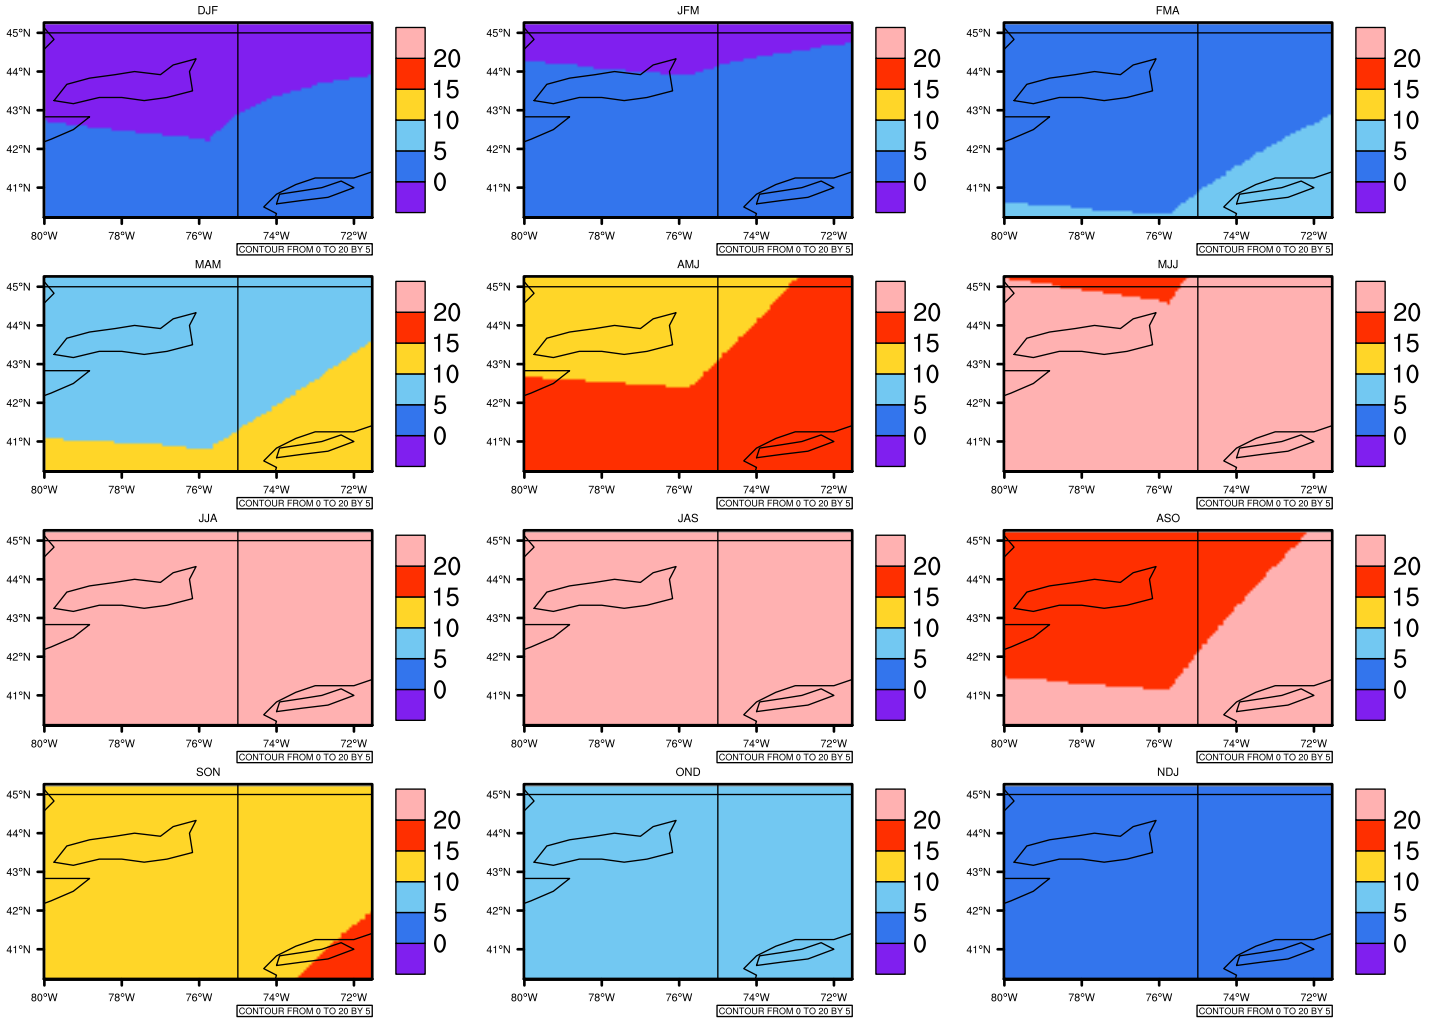

Seasonally Daily Average t_{max}(c) In 2070-2079 GFDL-ESM2M RCP45 - New York

AgriMetSoft (2020). Climate Maps. Available on:
<https://agrimetsoft.com/maps>

Order a new map on <https://agrimetsoft.com/order>