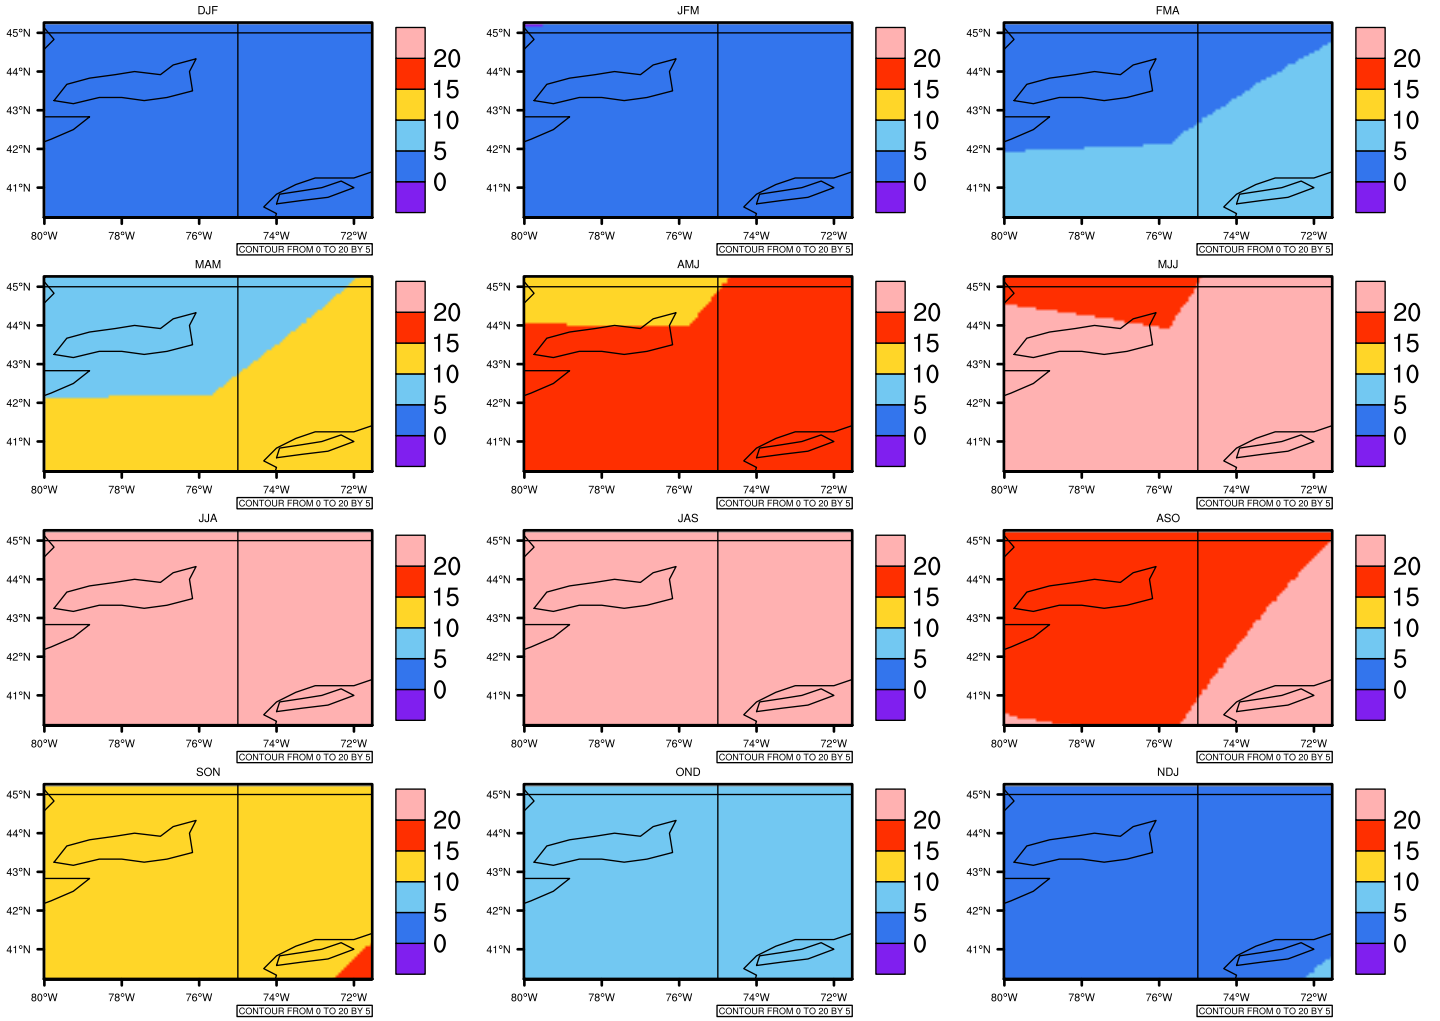

Seasonally Daily Averagetamax(c) In 2080-2089 GFDL-ESM2M RCP45 - New York

AgriMetSoft (2020). Climate Maps. Available on:
<https://agrimetsoft.com/maps>

[Order a new map on https://agrimetsoft.com/order](https://agrimetsoft.com/order)

[You can request maps from any dataset from the AgriMetSoft Team.](#)