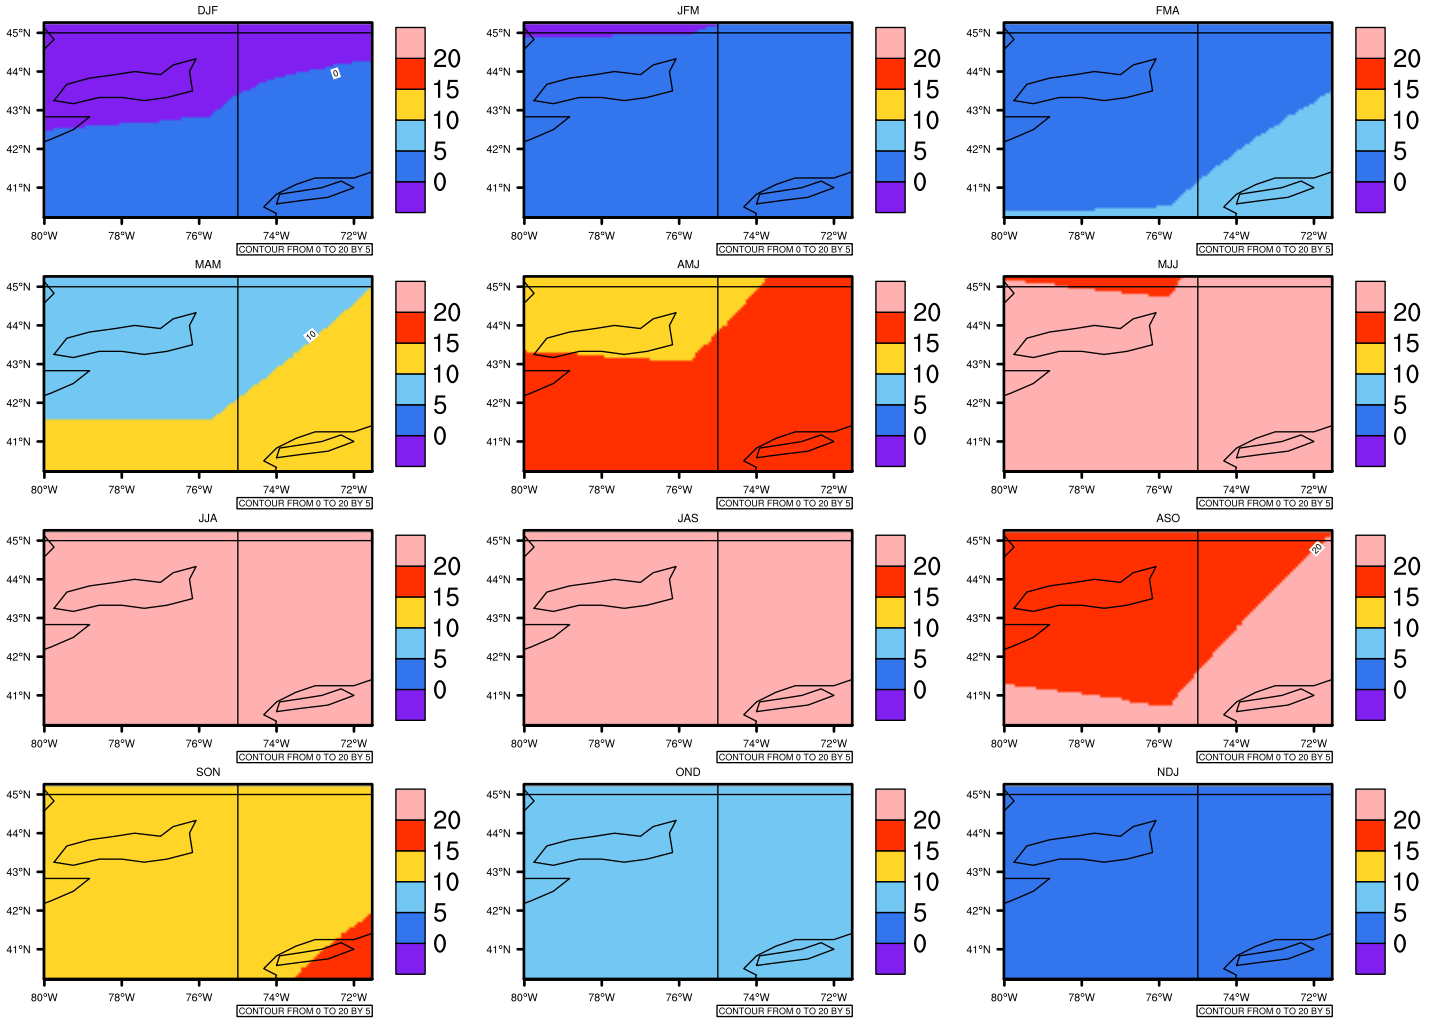

## Seasonally Daily Averagetamax(c) In 2090-2099 GFDL-ESM2M RCP45 - New York

AgriMetSoft (2020). Climate Maps. Available on:  
<https://agrimetsoft.com/maps>

Order a new map on <https://agrimetsoft.com/order>