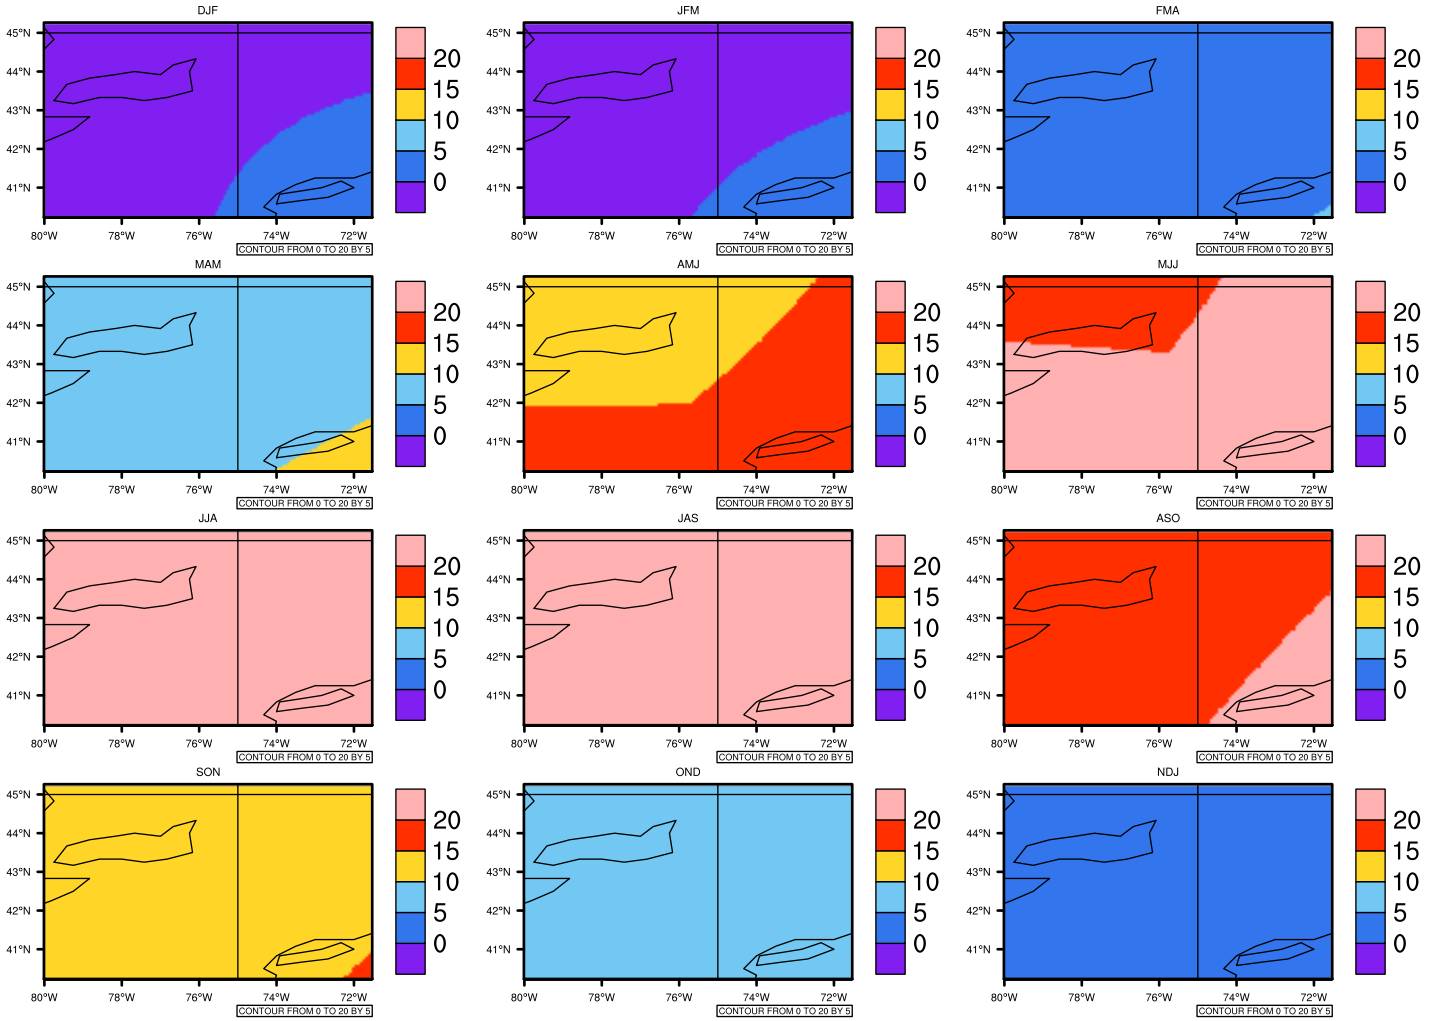

## Seasonally Daily Average tmax(c) In 2020-2029 GFDL-ESM2M RCP85 - New York

AgriMetSoft (2020). Climate Maps. Available on:  
<https://agrimetsoft.com/maps>

Order a new map on <https://agrimetsoft.com/order>

[You can request maps from any dataset from the AgriMetSoft Team.](#)