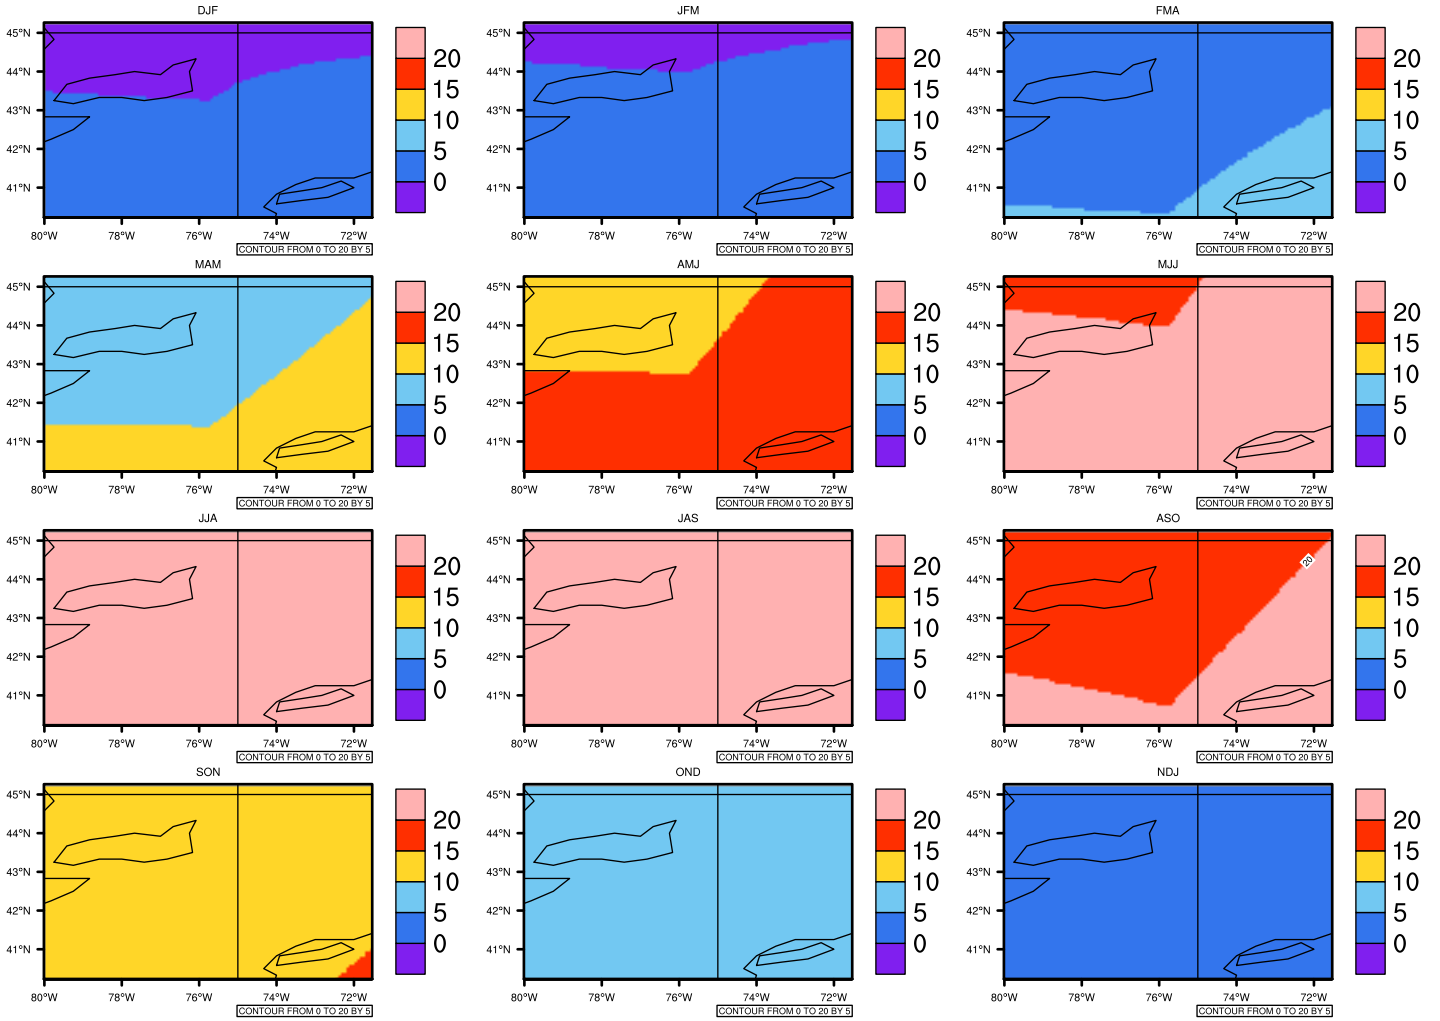

Seasonally Daily Average t_{max}(c) In 2030-2039 GFDL-ESM2M RCP85 - New York

AgriMetSoft (2020). Climate Maps. Available on:
<https://agrimetsoft.com/maps>

Order a new map on <https://agrimetsoft.com/order>

[You can request maps from any dataset from the AgriMetSoft Team.](#)