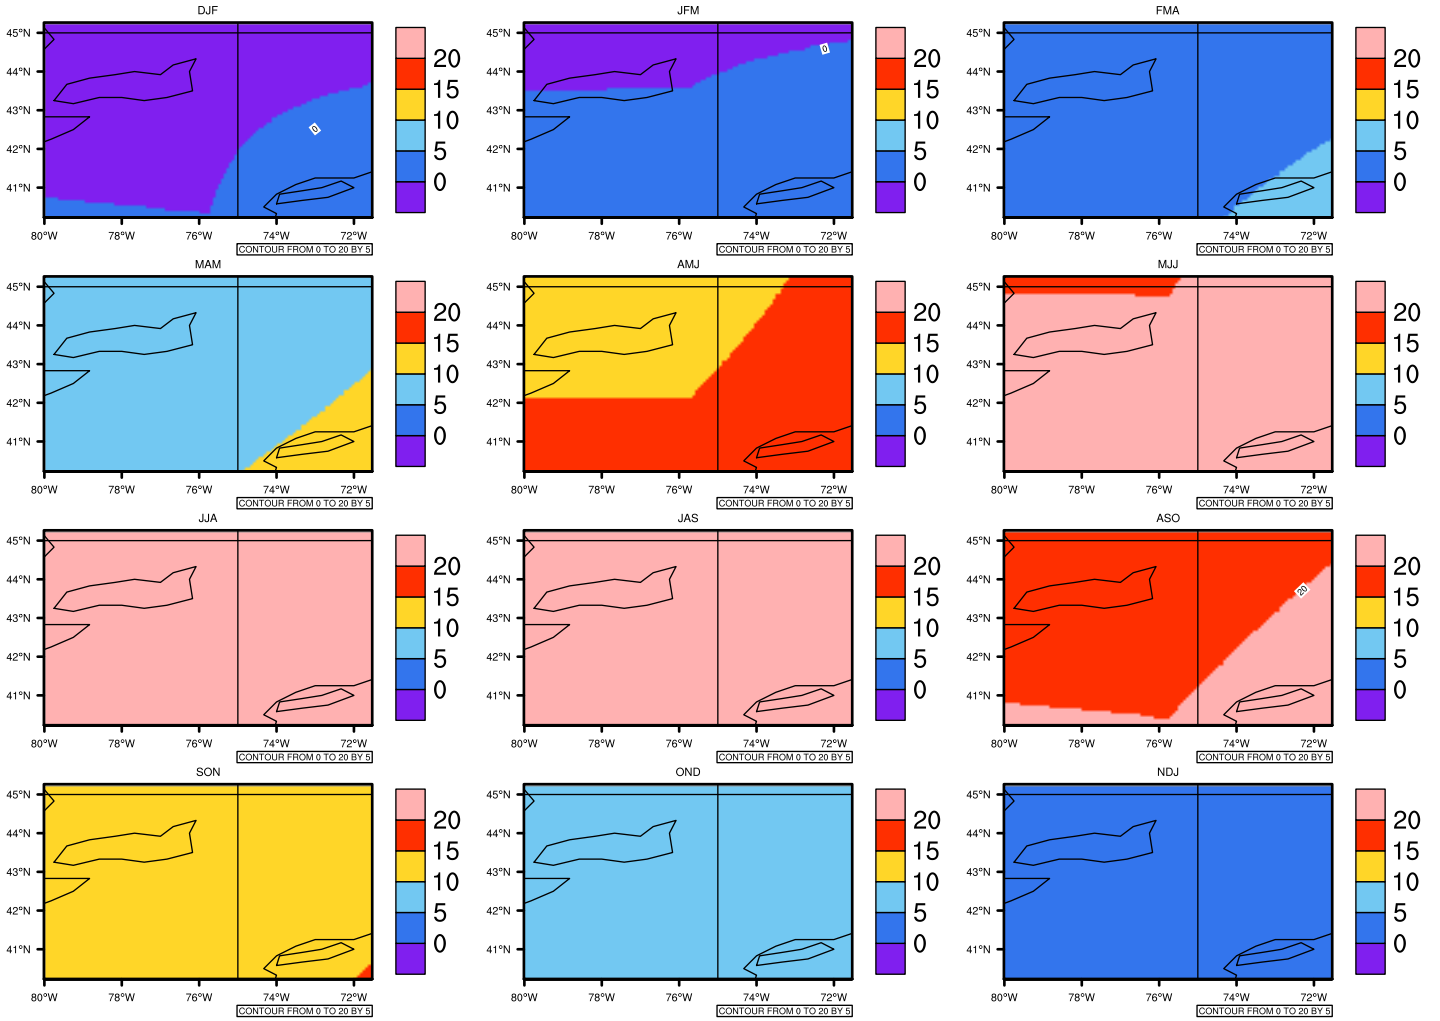

Seasonally Daily Average t_{max}(c) In 2040-2049 GFDL-ESM2M RCP85 - New York

AgriMetSoft (2020). Climate Maps. Available on:
<https://agrimetsoft.com/maps>

Order a new map on <https://agrimetsoft.com/order>

[You can request maps from any dataset from the AgriMetSoft Team.](#)