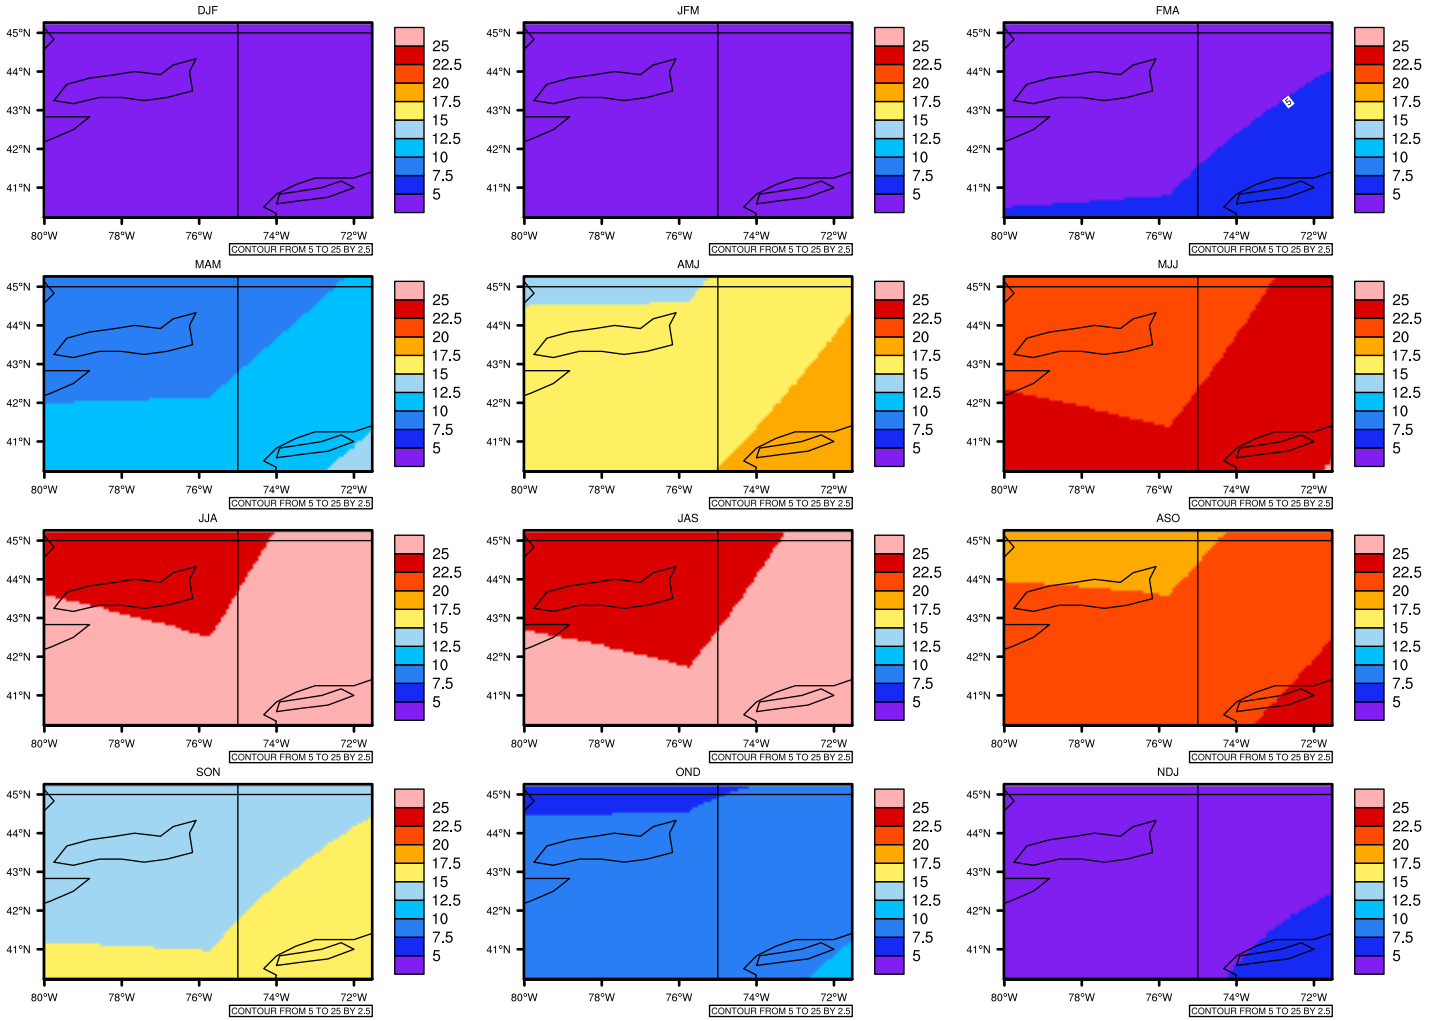

Seasonally Daily Averagetasmx(c) In 2050-2059 GFDL-ESM2M RCP85 - New York

AgriMetSoft (2020). Climate Maps. Available on:
<https://agrimetsoft.com/maps>

Order a new map on <https://agrimetsoft.com/order>

[You can request maps from any dataset from the AgriMetSoft Team.](#)