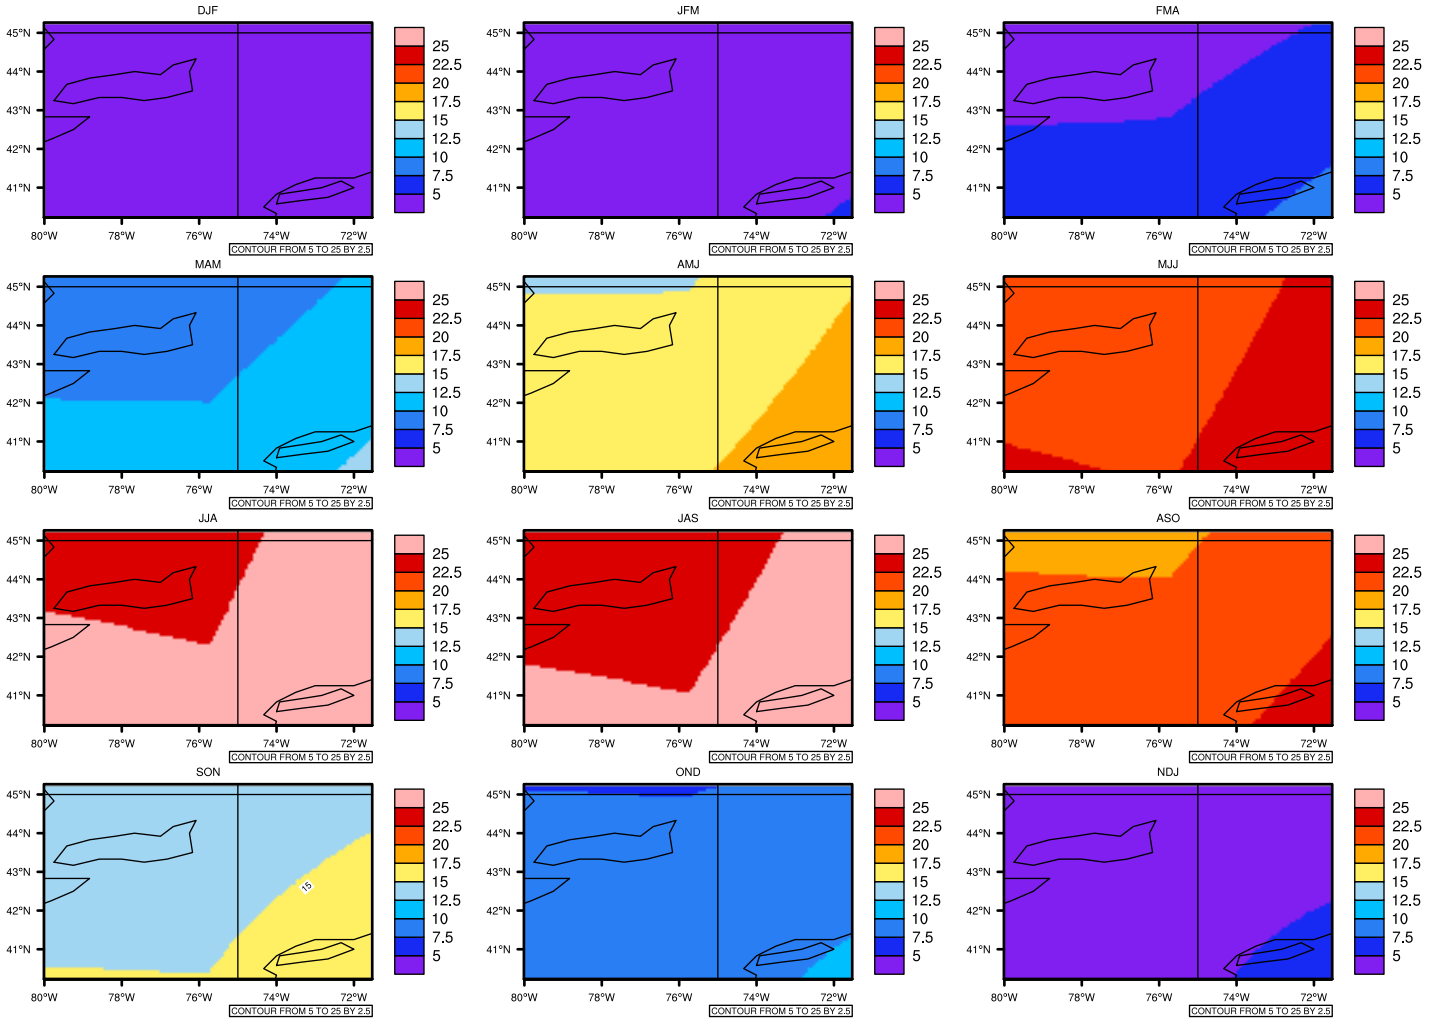

Seasonally Daily Averagetasmx(c) In 2060-2069 GFDL-ESM2M RCP85 - New York

AgriMetSoft (2020). Climate Maps. Available on:
<https://agrimetsoft.com/maps>

Order a new map on <https://agrimetsoft.com/order>

[You can request maps from any dataset from the AgriMetSoft Team.](#)