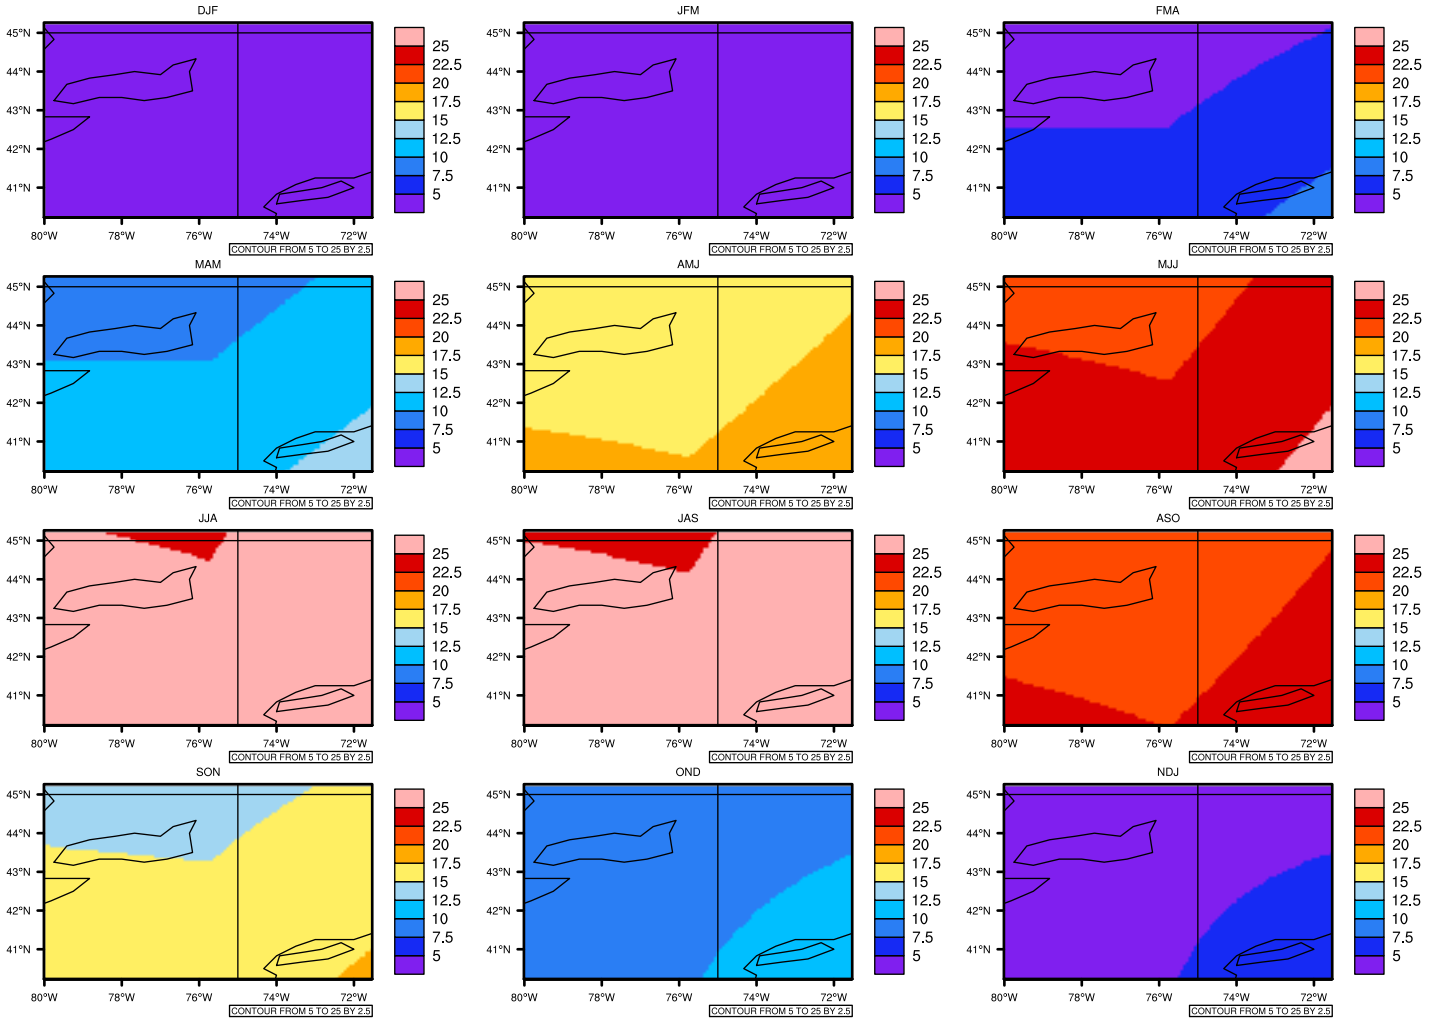

## Seasonally Daily Averagetasmx(c) In 2070-2079 GFDL-ESM2M RCP85 - New York

AgriMetSoft (2020). Climate Maps. Available on:  
<https://agrimetsoft.com/maps>

Order a new map on <https://agrimetsoft.com/order>

[You can request maps from any dataset from the AgriMetSoft Team.](#)