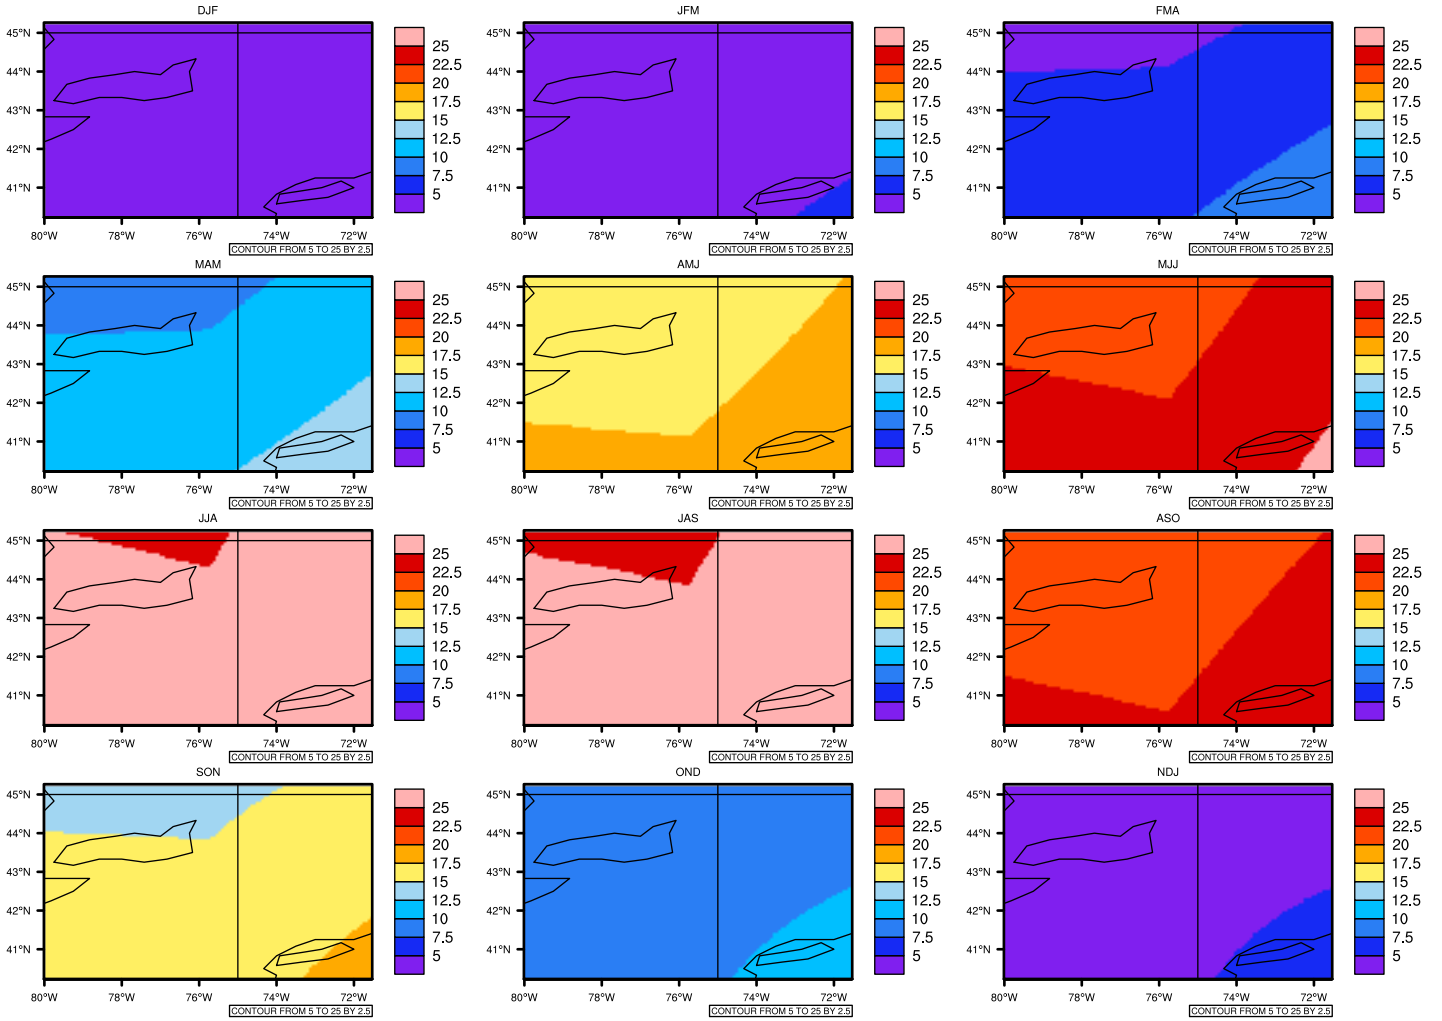

Seasonally Daily Averagetasmx(c) In 2080-2089 GFDL-ESM2M RCP85 - New York

AgriMetSoft (2020). Climate Maps. Available on:
<https://agrimetsoft.com/maps>

Order a new map on <https://agrimetsoft.com/order>

[You can request maps from any dataset from the AgriMetSoft Team.](#)