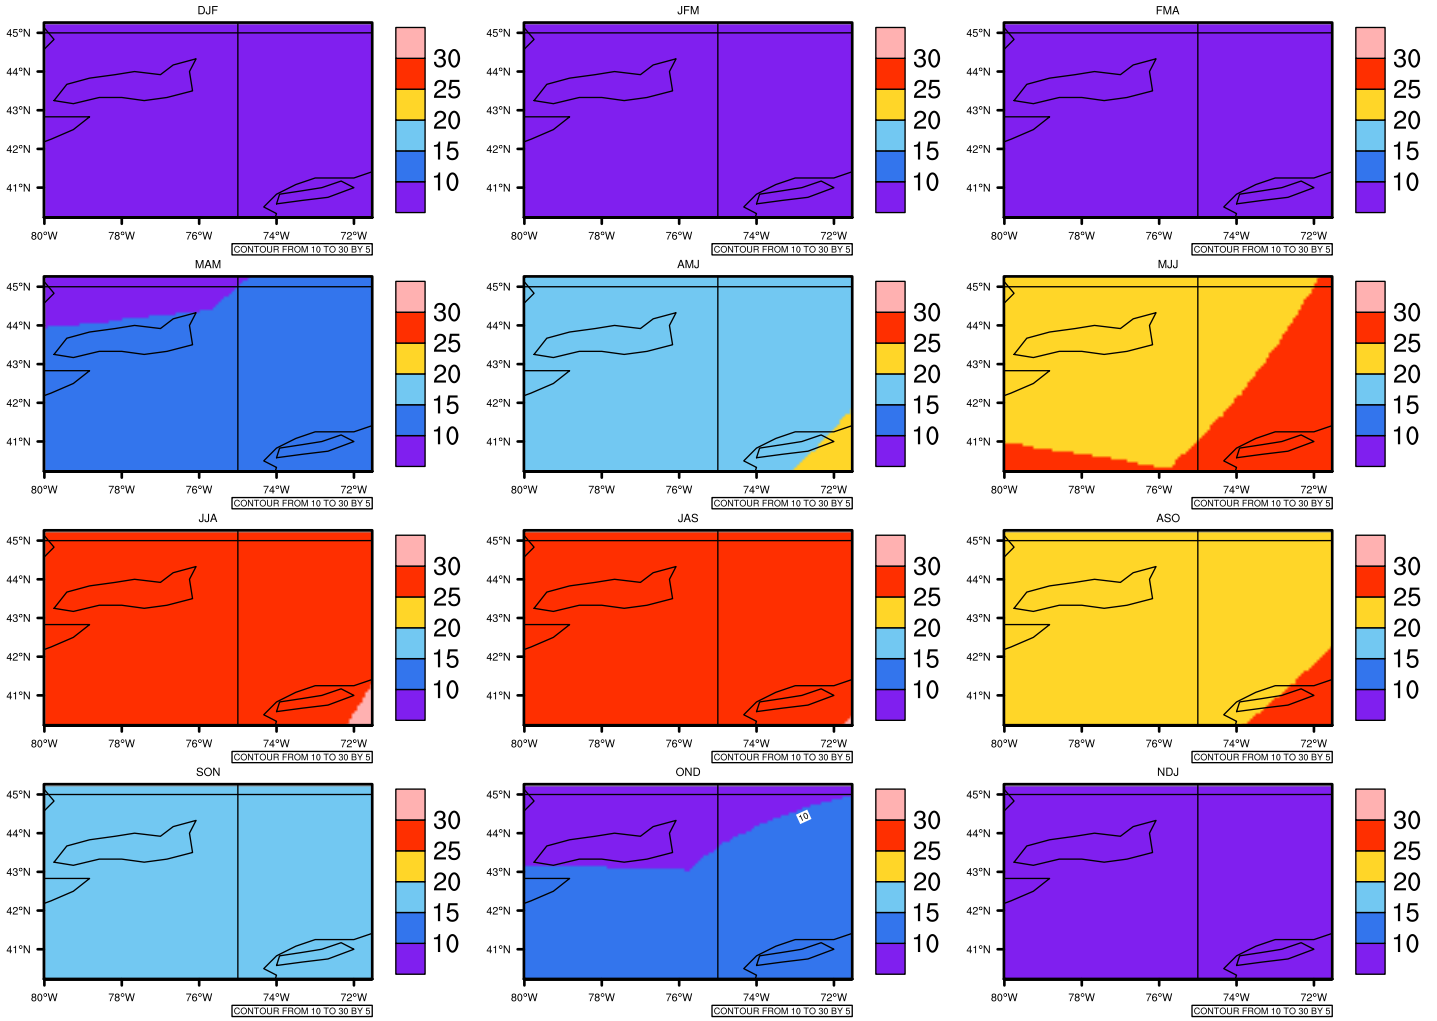

Seasonally Daily Average tmax(c) In 2090-2099 GFDL-ESM2M RCP85 - New York

AgriMetSoft (2020). Climate Maps. Available on:
<https://agrimetsoft.com/maps>

Order a new map on <https://agrimetsoft.com/order>

[You can request maps from any dataset from the AgriMetSoft Team.](#)