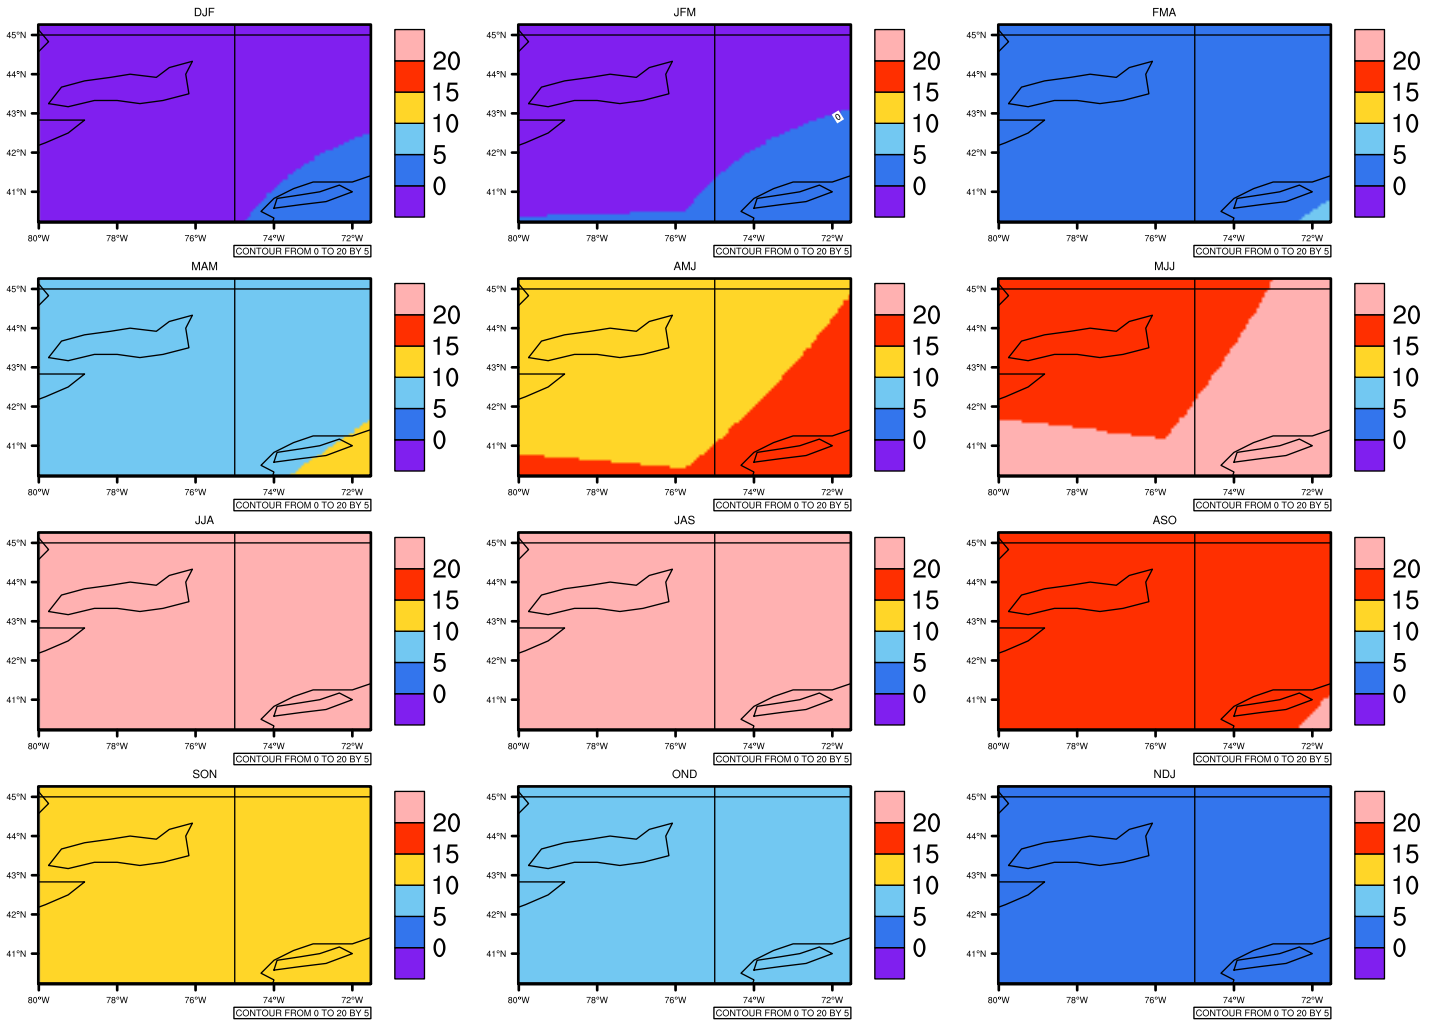

Seasonally Daily Averagetasma(c) In 1975-2005 GFDL-ESM2M historical - New York

AgriMetSoft (2020). Climate Maps. Available on:
<https://agrimetsoft.com/maps>

|Order a new map on <https://agrimetsoft.com/order>

[You can request maps from any dataset from the AgriMetSoft Team.](#)