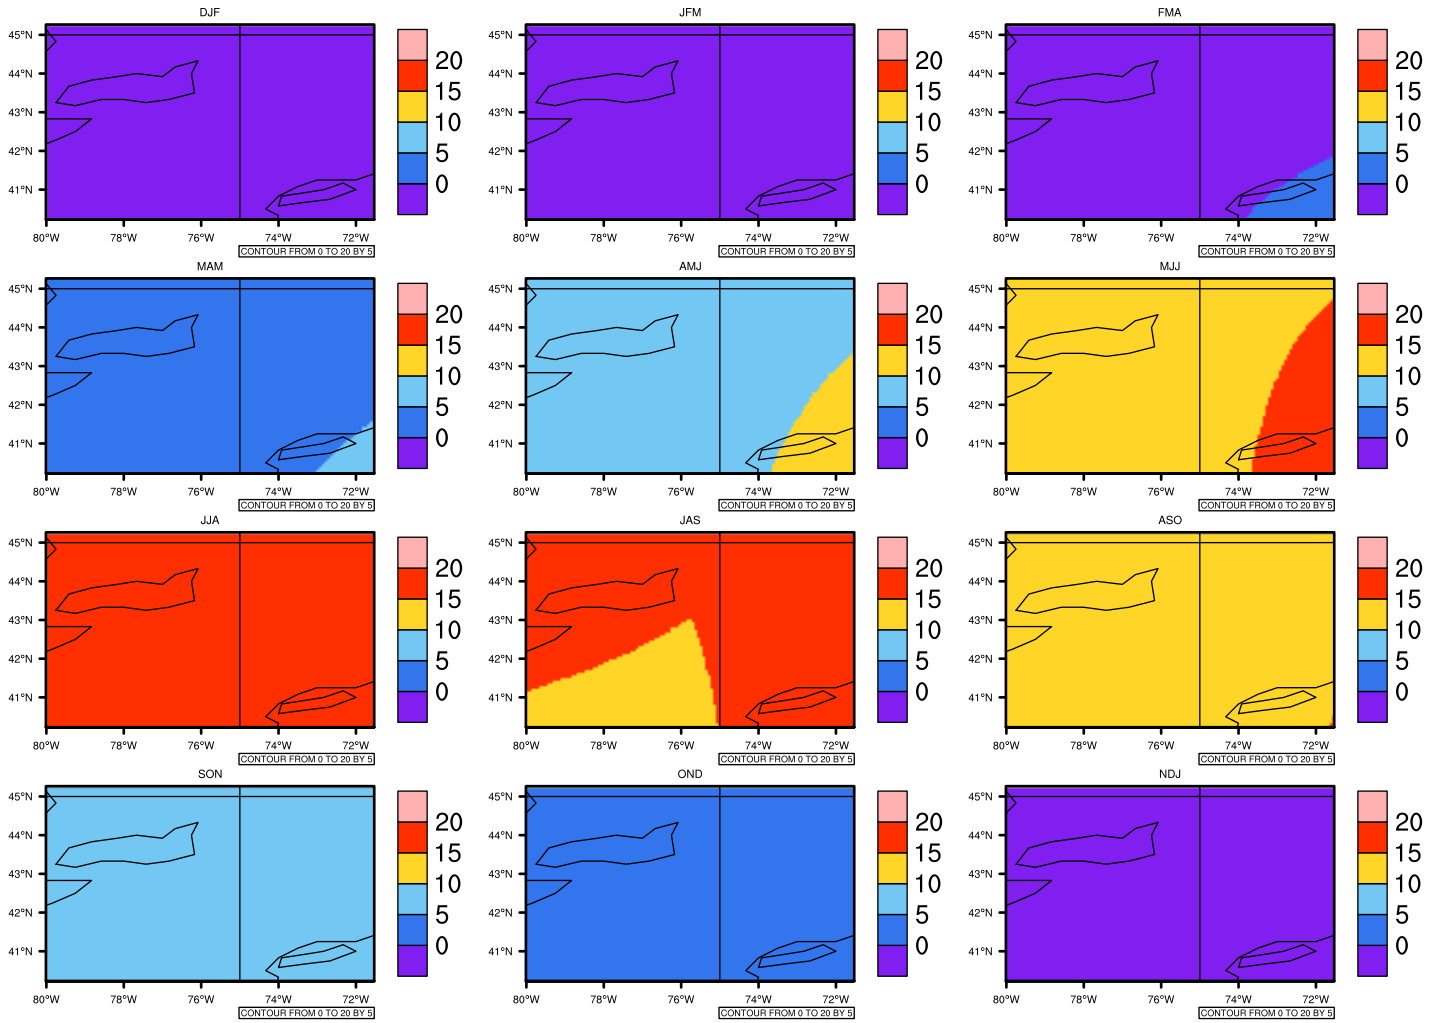

## Seasonally Daily Averagetasmin(c) In 2020-2029 GFDL-ESM2M RCP45 - New York

AgriMetSoft (2020). Climate Maps. Available on:  
<https://agrimetsoft.com/maps>

[Order a new map on https://agrimetsoft.com/order](https://agrimetsoft.com/order)

[You can request maps from any dataset from the AgriMetSoft Team.](#)