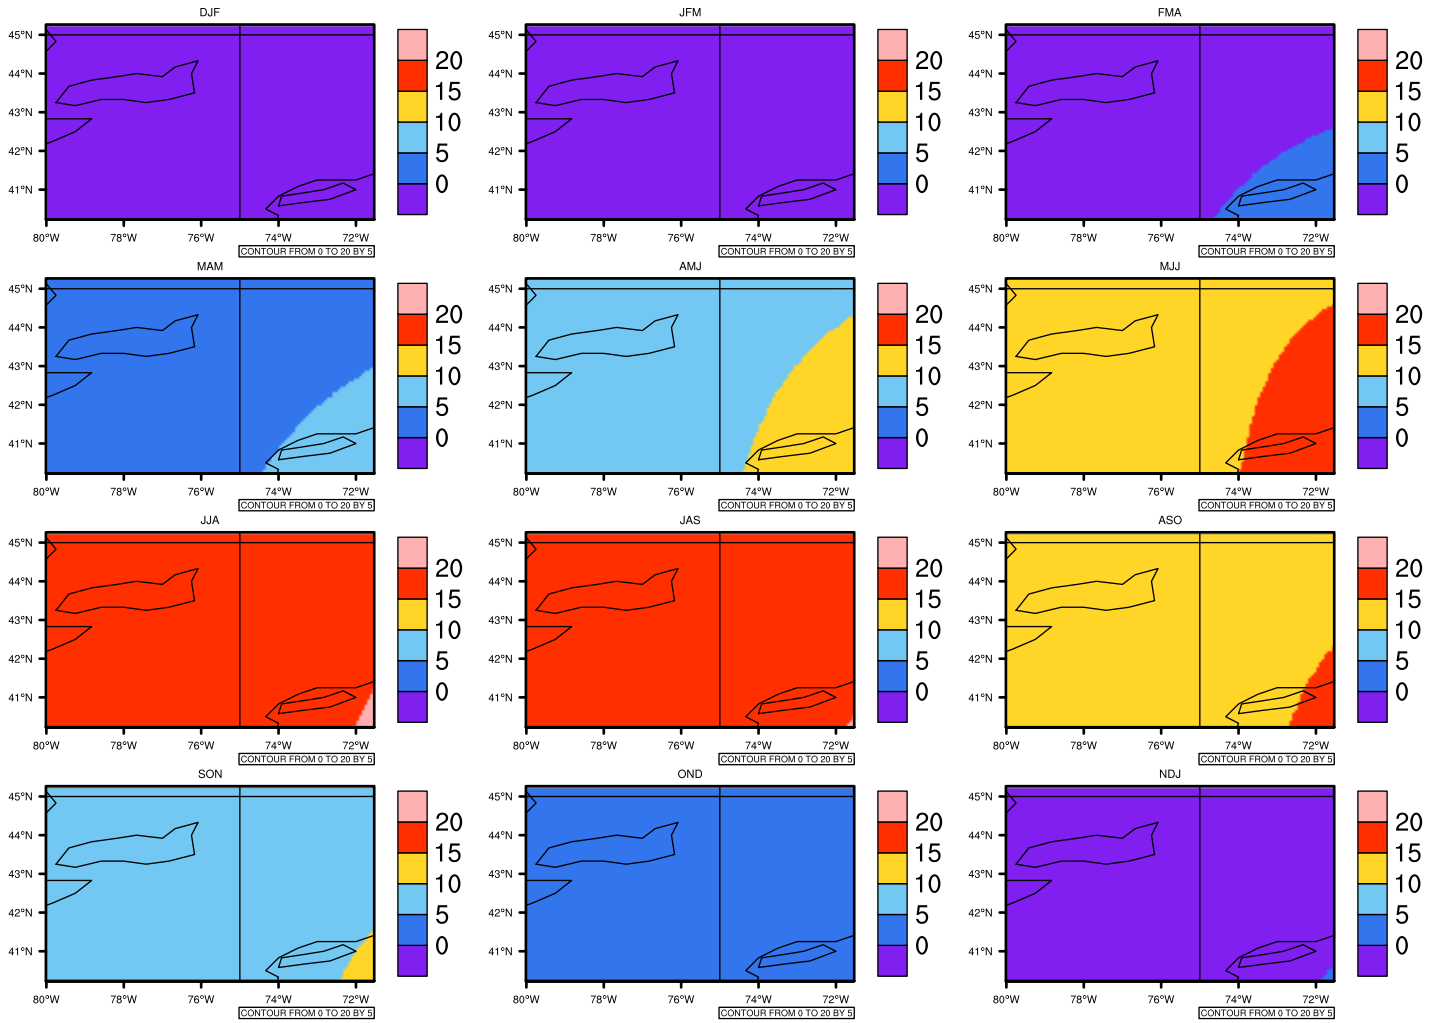

Seasonally Daily Averagetasmin(c) In 2030-2039 GFDL-ESM2M RCP45 - New York

AgriMetSoft (2020). Climate Maps. Available on:
<https://agrimetsoft.com/maps>

Order a new map on <https://agrimetsoft.com/order>

[You can request maps from any dataset from the AgriMetSoft Team.](#)