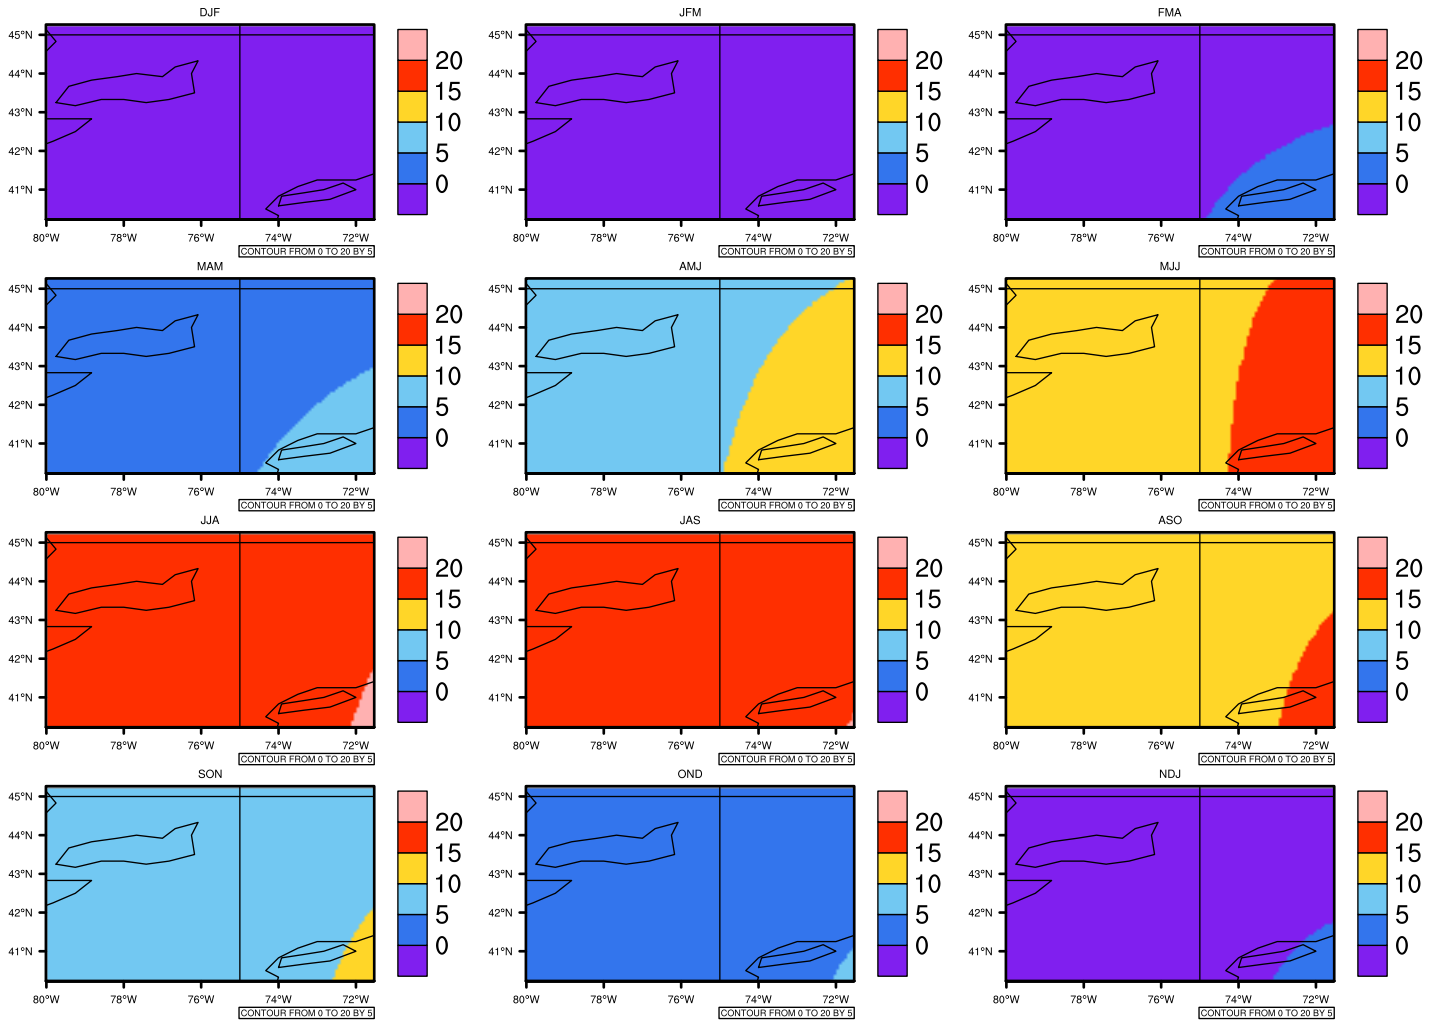

Seasonally Daily Averagetasmin(c) In 2050-2059 GFDL-ESM2M RCP45 - New York

AgriMetSoft (2020). Climate Maps. Available on:
<https://agrimetsoft.com/maps>

Order a new map on <https://agrimetsoft.com/order>

[You can request maps from any dataset from the AgriMetSoft Team.](#)