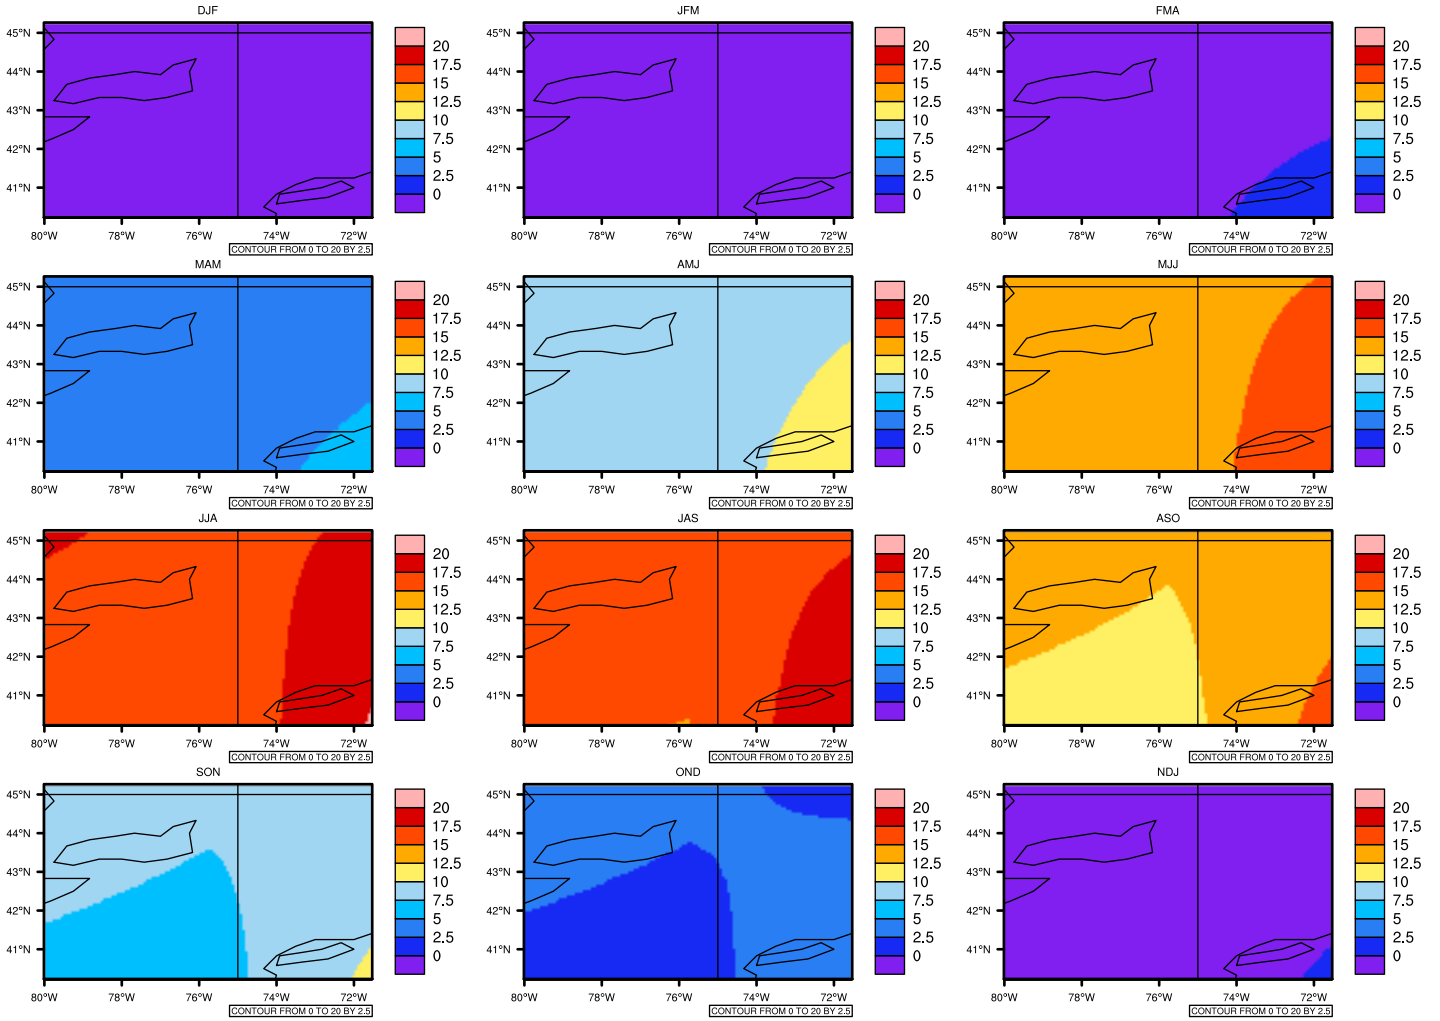

Seasonally Daily Averagetasmin(c) In 2060-2069 GFDL-ESM2M RCP45 - New York

AgriMetSoft (2020). Climate Maps. Available on:
<https://agrimetsoft.com/maps>

Order a new map on <https://agrimetsoft.com/order>