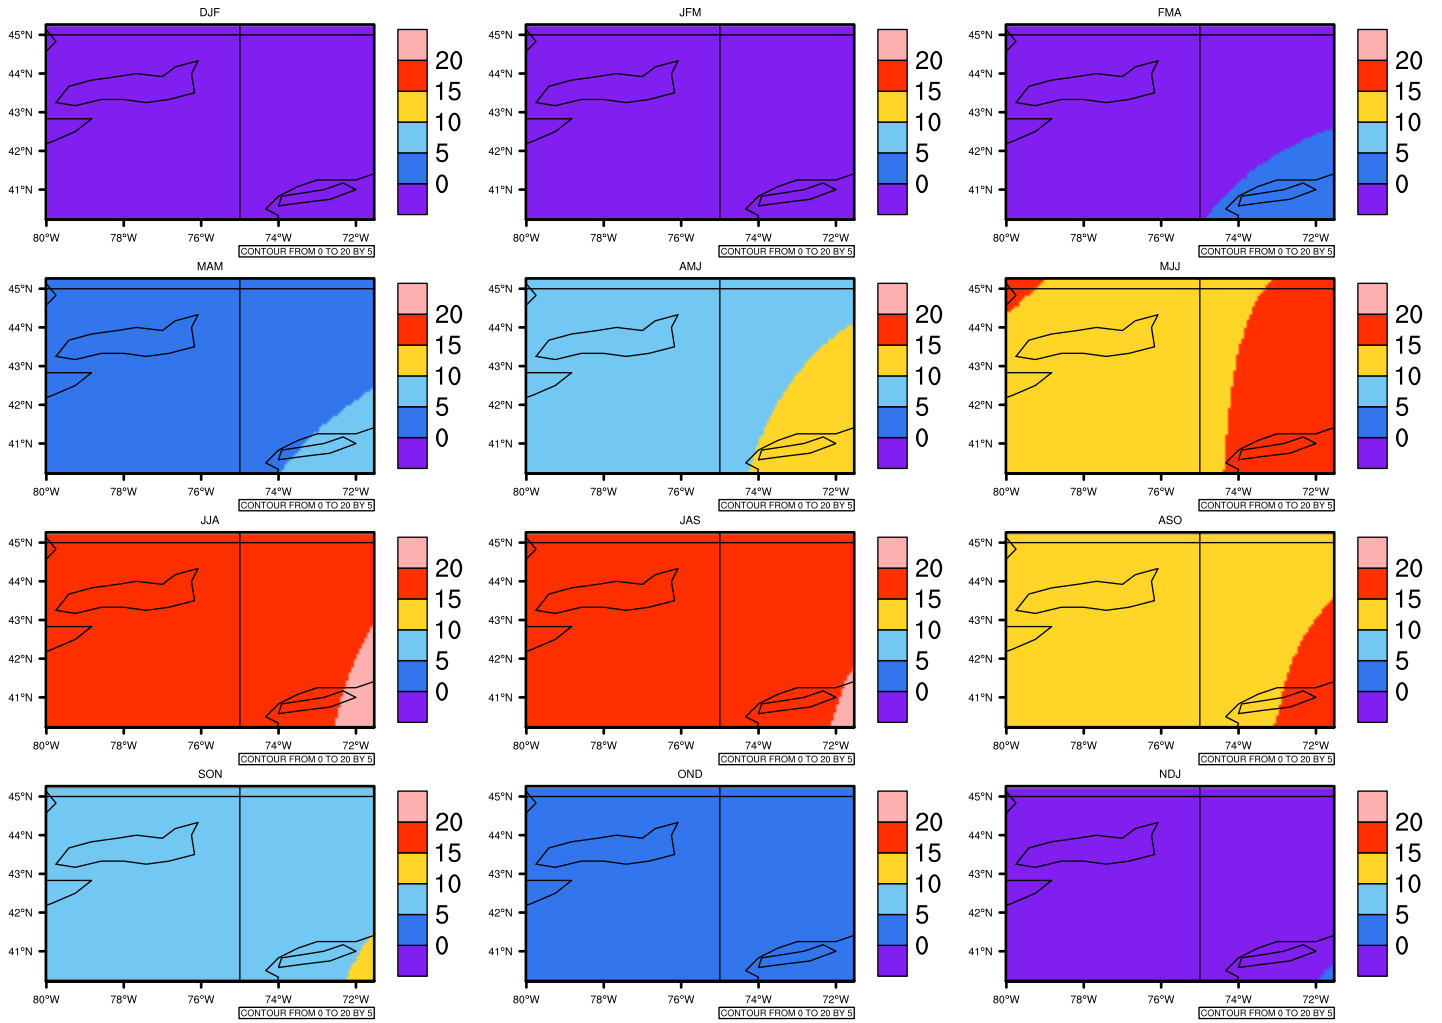

Seasonally Daily Averagetasmin(c) In 2070-2079 GFDL-ESM2M RCP45 - New York

AgriMetSoft (2020). Climate Maps. Available on:
<https://agrimetsoft.com/maps>

Order a new map on <https://agrimetsoft.com/order>

[You can request maps from any dataset from the AgriMetSoft Team.](#)