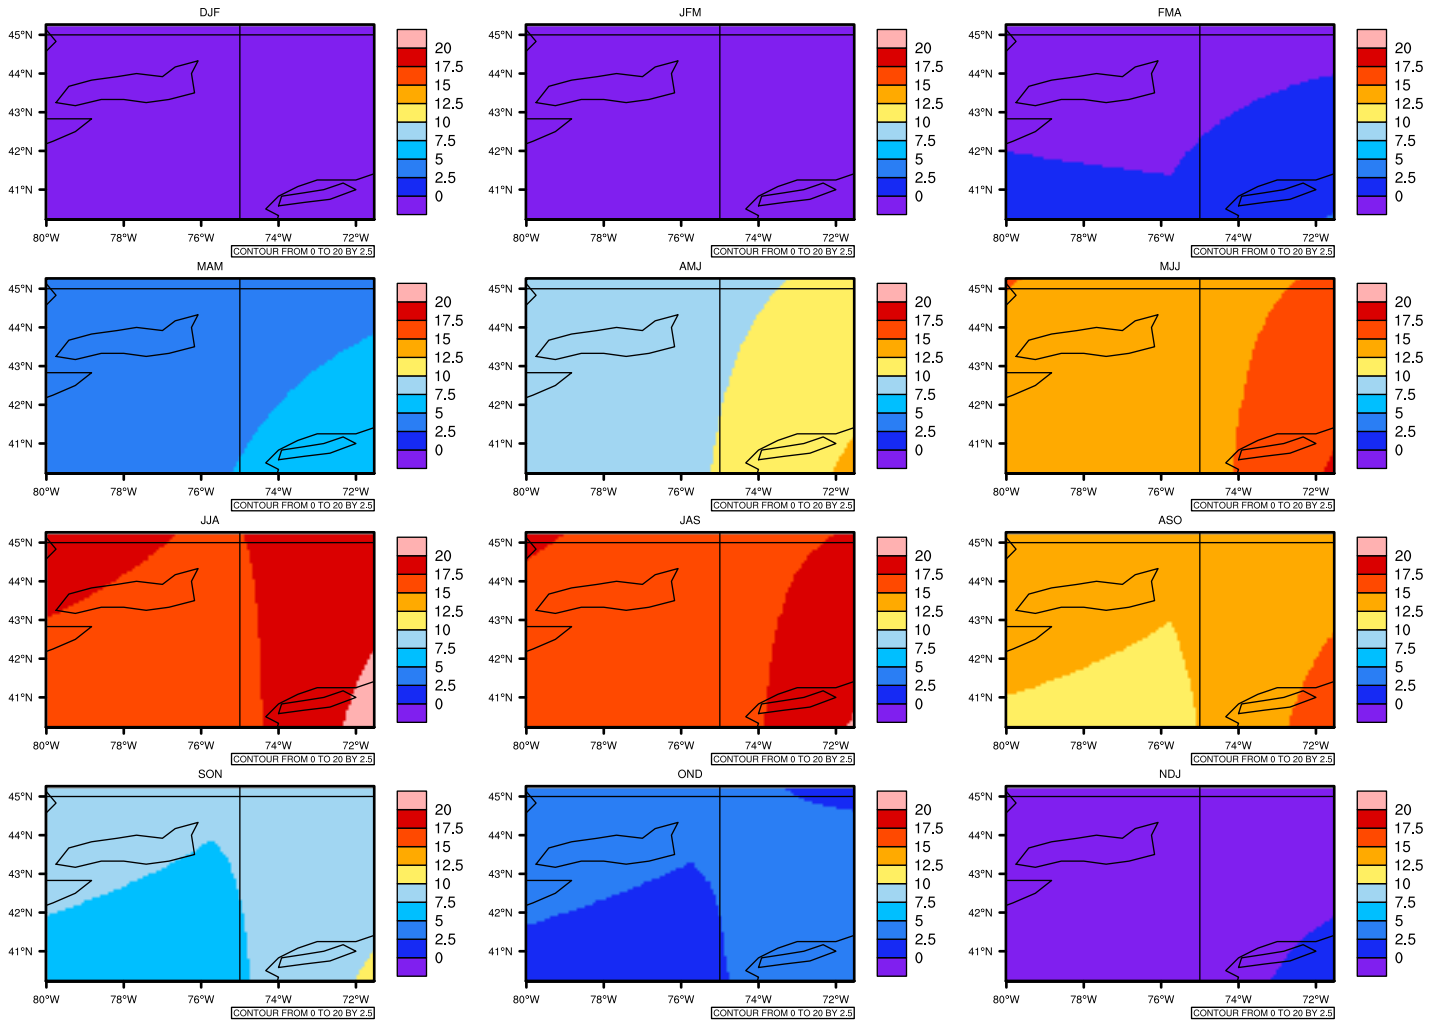

Seasonally Daily Averagetasmin(c) In 2080-2089 GFDL-ESM2M RCP45 - New York

AgriMetSoft (2020). Climate Maps. Available on:
<https://agrimetsoft.com/maps>

Order a new map on <https://agrimetsoft.com/order>

[You can request maps from any dataset from the AgriMetSoft Team.](#)