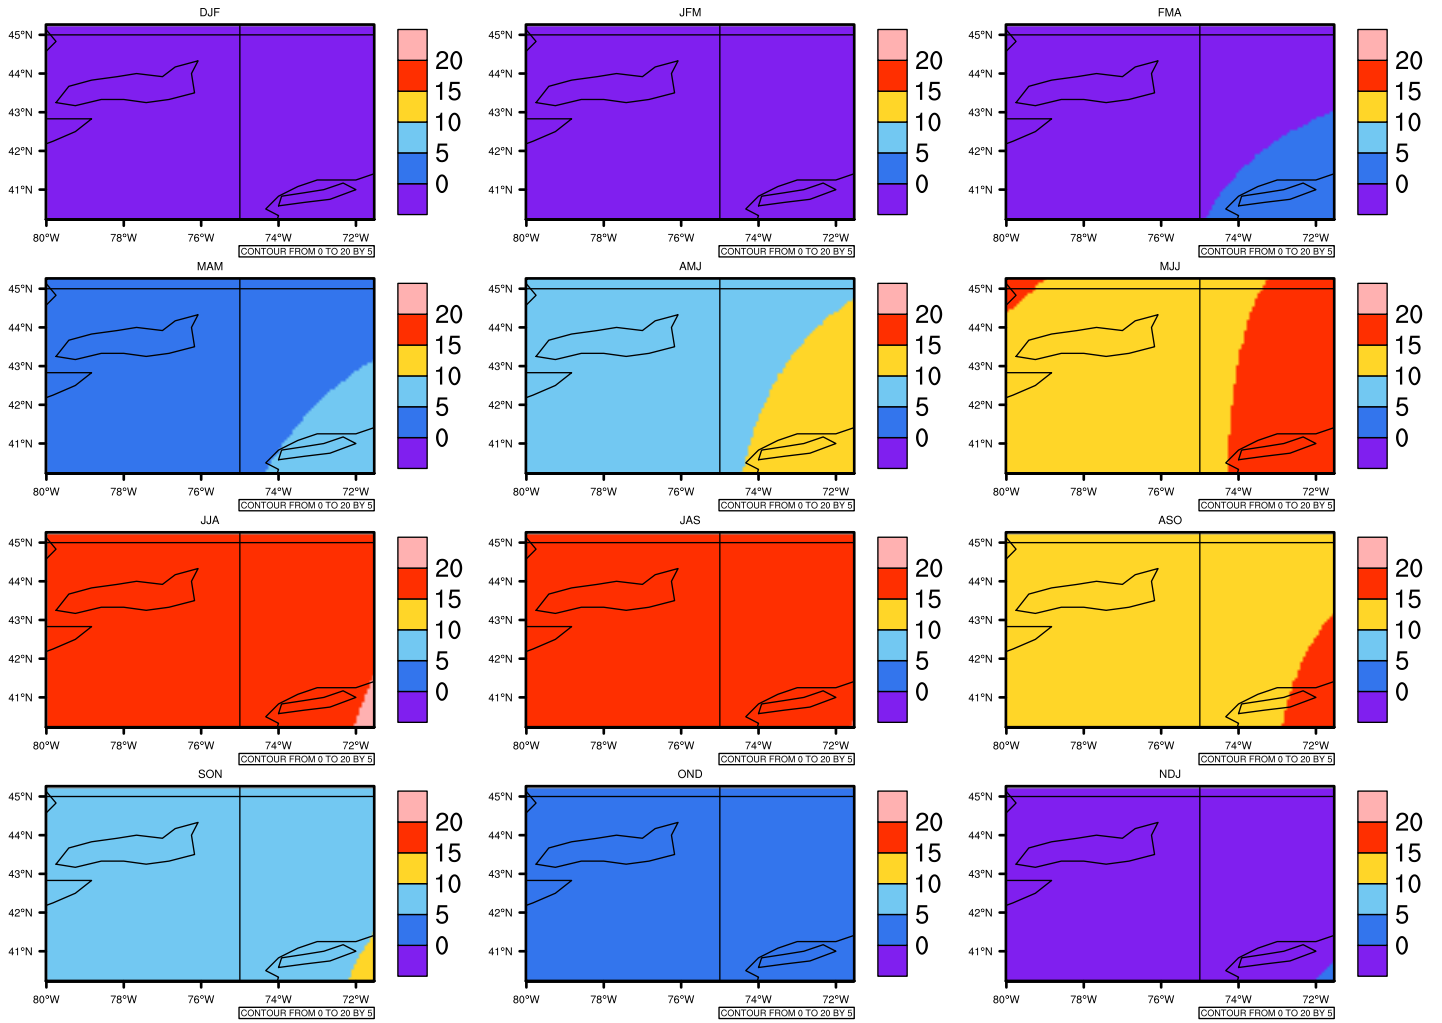

Seasonally Daily Averagetasmin(c) In 2090-2099 GFDL-ESM2M RCP45 - New York

AgriMetSoft (2020). Climate Maps. Available on:
<https://agrimetsoft.com/maps>

[Order a new map on https://agrimetsoft.com/order](https://agrimetsoft.com/order)

[You can request maps from any dataset from the AgriMetSoft Team.](#)