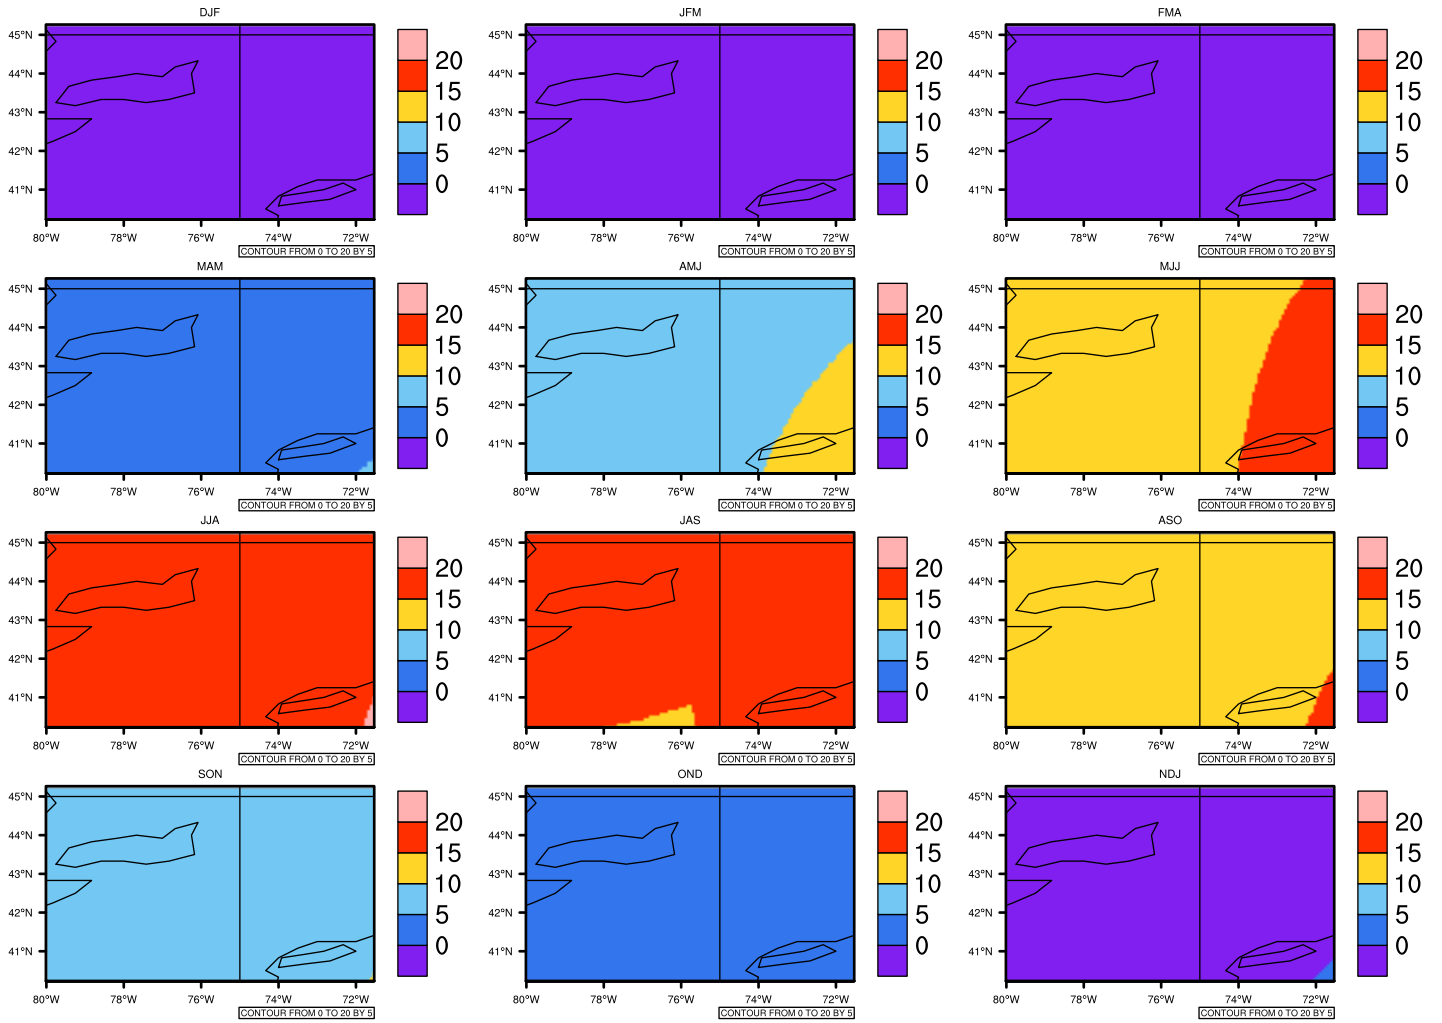

Seasonally Daily Averagetasmin(c) In 2020-2029 GFDL-ESM2M RCP85 - New York

AgriMetSoft (2020). Climate Maps. Available on:
<https://agrimetsoft.com/maps>

Order a new map on <https://agrimetsoft.com/order>