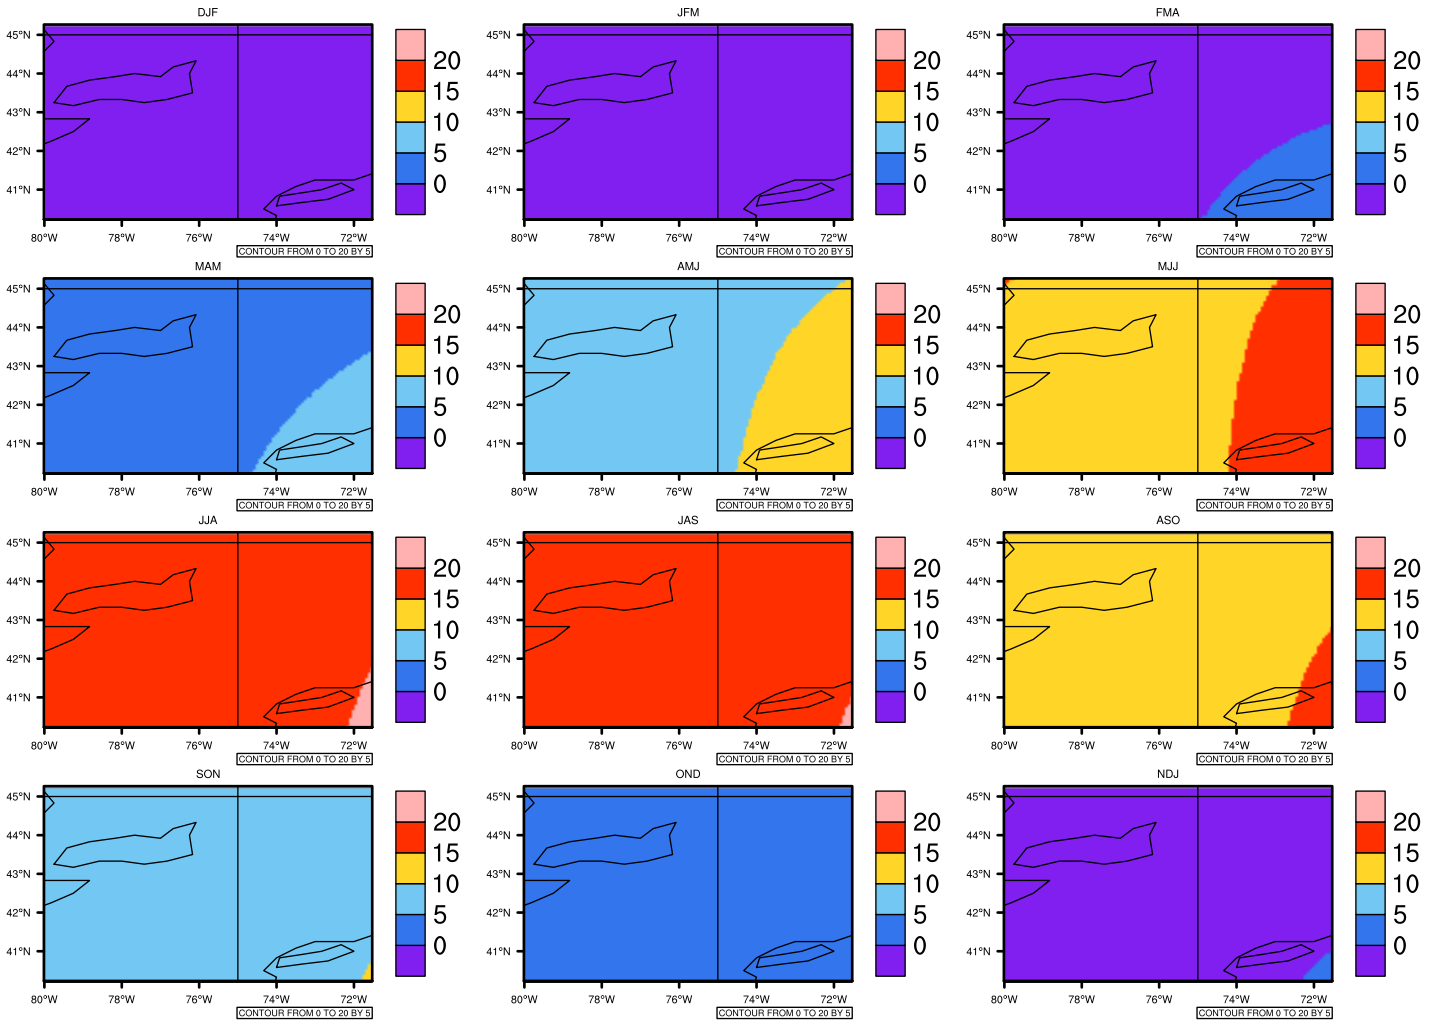

Seasonally Daily Averagetasmin(c) In 2030-2039 GFDL-ESM2M RCP85 - New York

AgriMetSoft (2020). Climate Maps. Available on:
<https://agrimetsoft.com/maps>

[Order a new map on https://agrimetsoft.com/order](https://agrimetsoft.com/order)

[You can request maps from any dataset from the AgriMetSoft Team.](#)