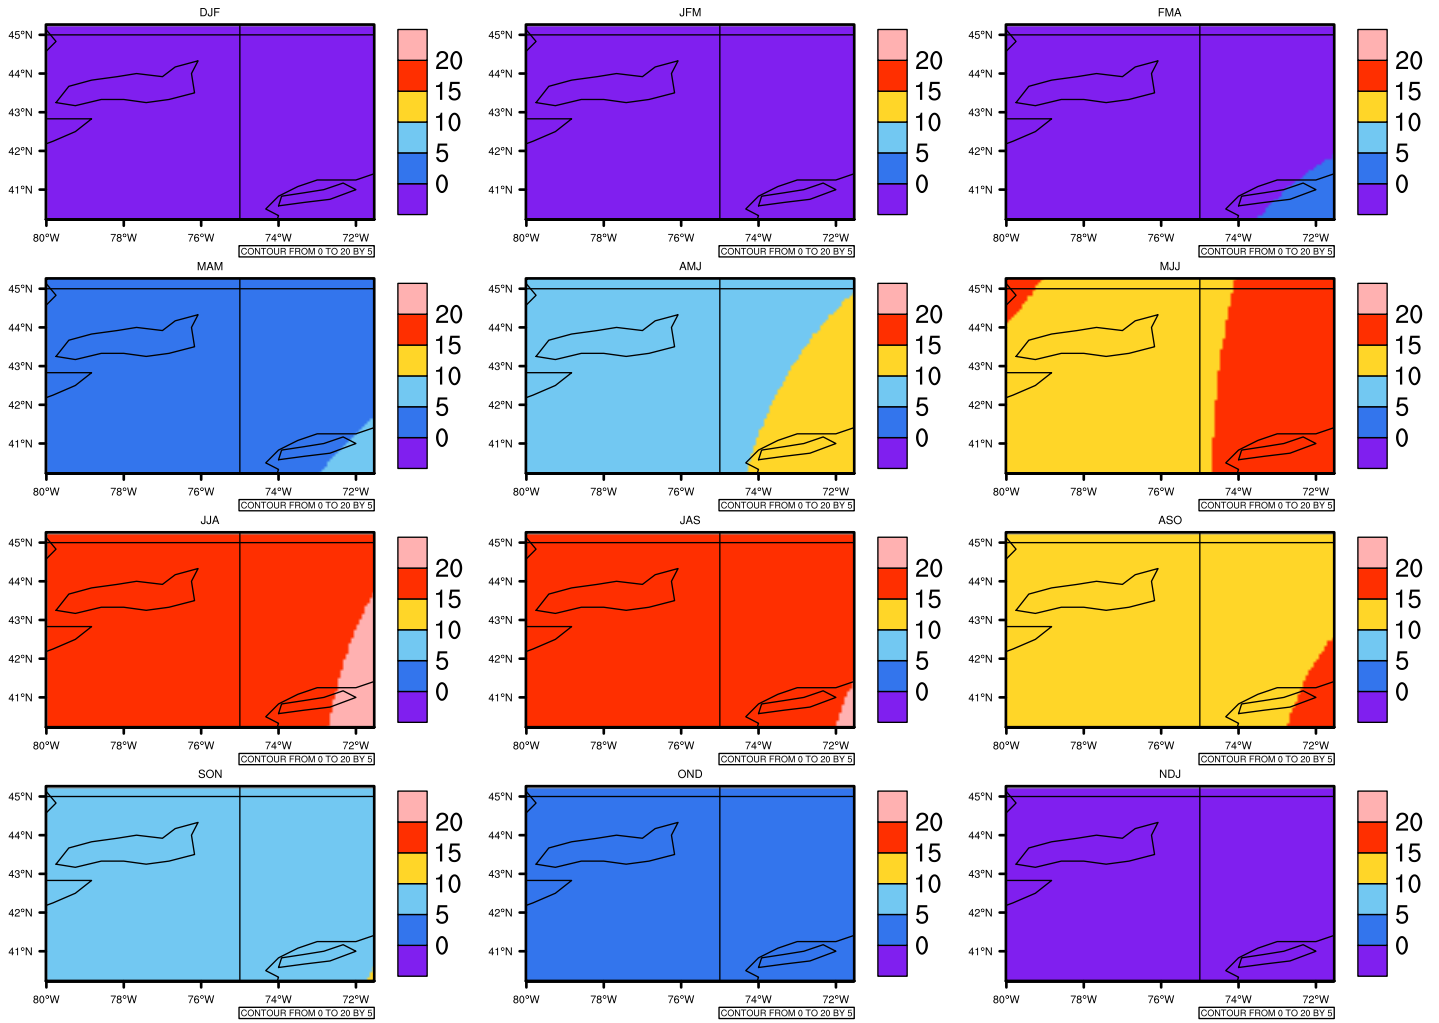

Seasonally Daily Averagetasmin(c) In 2040-2049 GFDL-ESM2M RCP85 - New York

AgriMetSoft (2020). Climate Maps. Available on:
<https://agrimetsoft.com/maps>

Order a new map on <https://agrimetsoft.com/order>

[You can request maps from any dataset from the AgriMetSoft Team.](#)