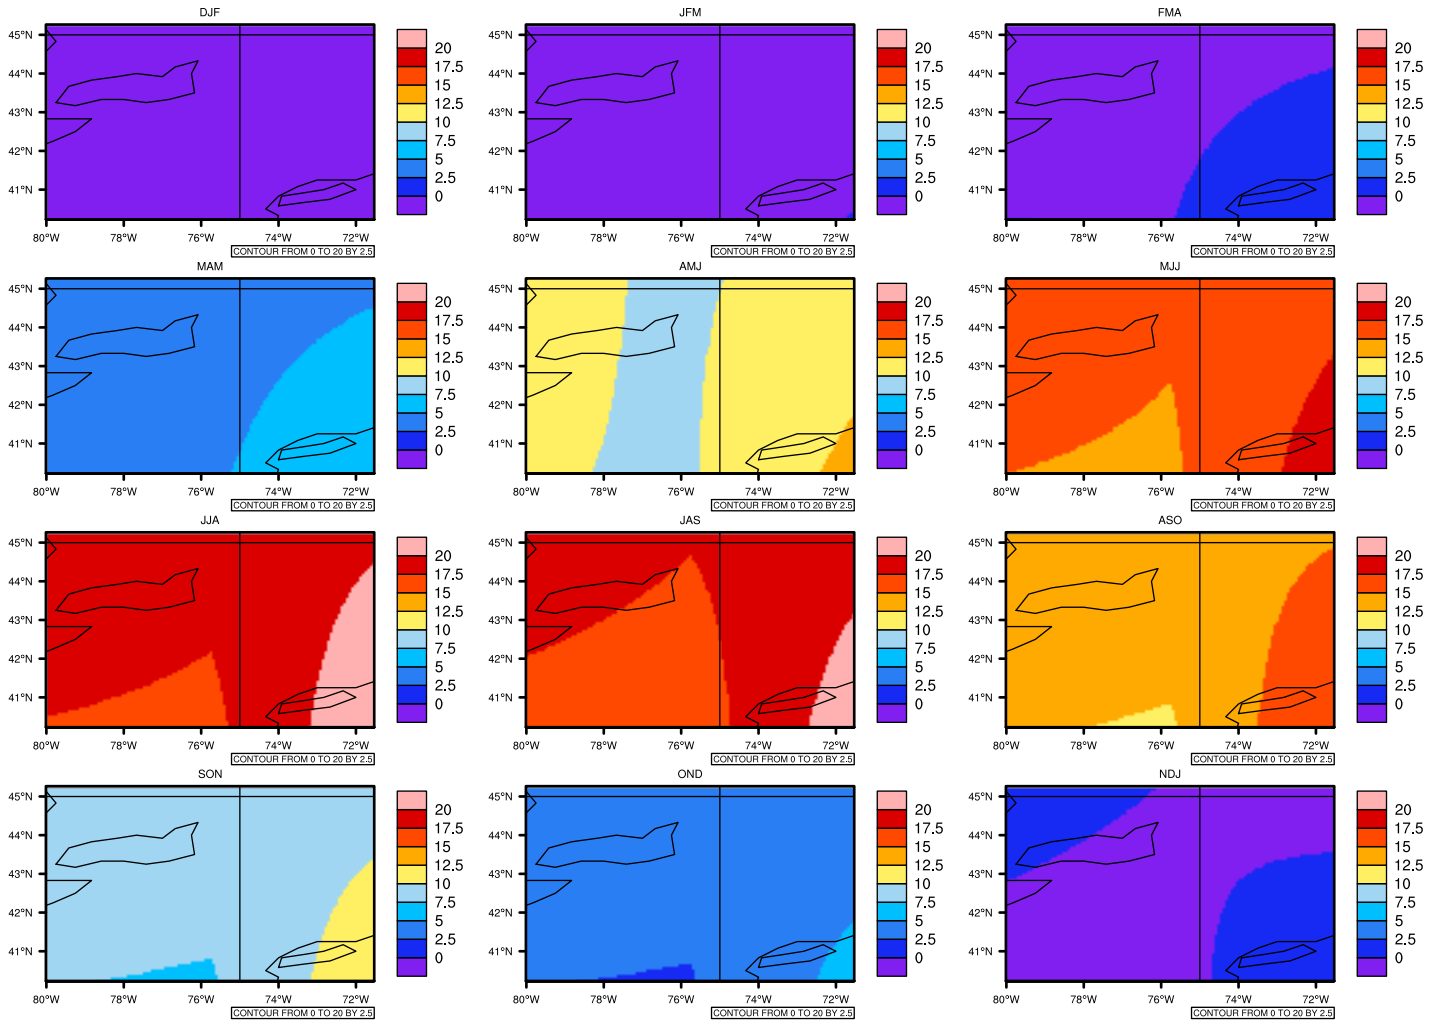

## Seasonally Daily Averagetasmin(c) In 2050-2059 GFDL-ESM2M RCP85 - New York

AgriMetSoft (2020). Climate Maps. Available on:  
<https://agrimetsoft.com/maps>

Order a new map on <https://agrimetsoft.com/order>

[You can request maps from any dataset from the AgriMetSoft Team.](#)