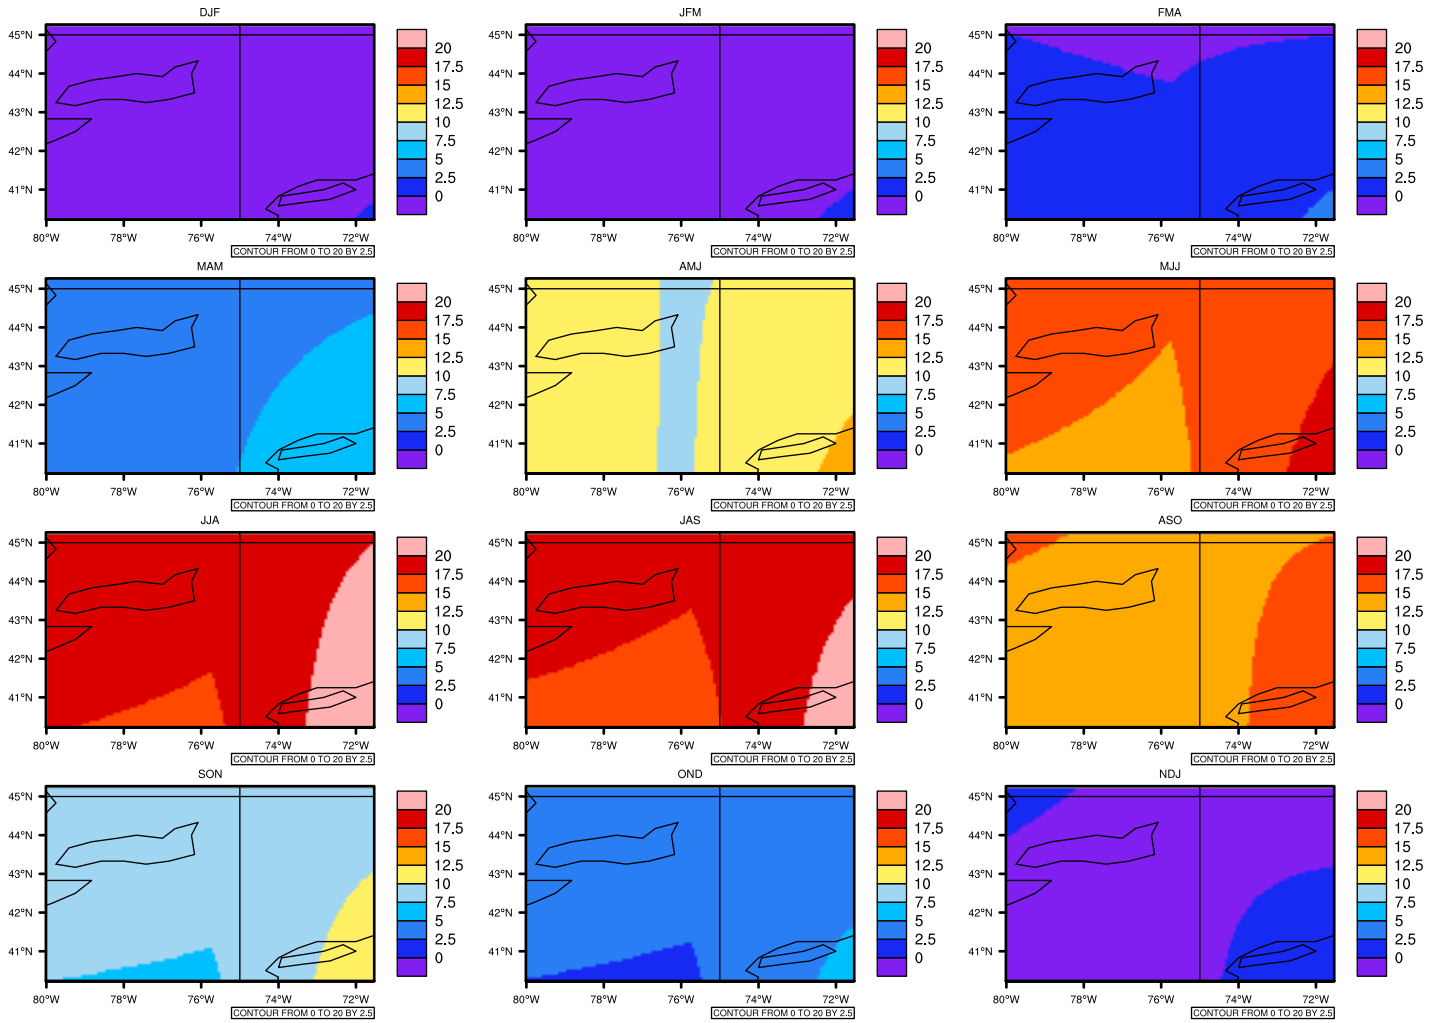

## Seasonally Daily Averagetasmin(c) In 2060-2069 GFDL-ESM2M RCP85 - New York

AgriMetSoft (2020). Climate Maps. Available on:  
<https://agrimetsoft.com/maps>

Order a new map on <https://agrimetsoft.com/order>