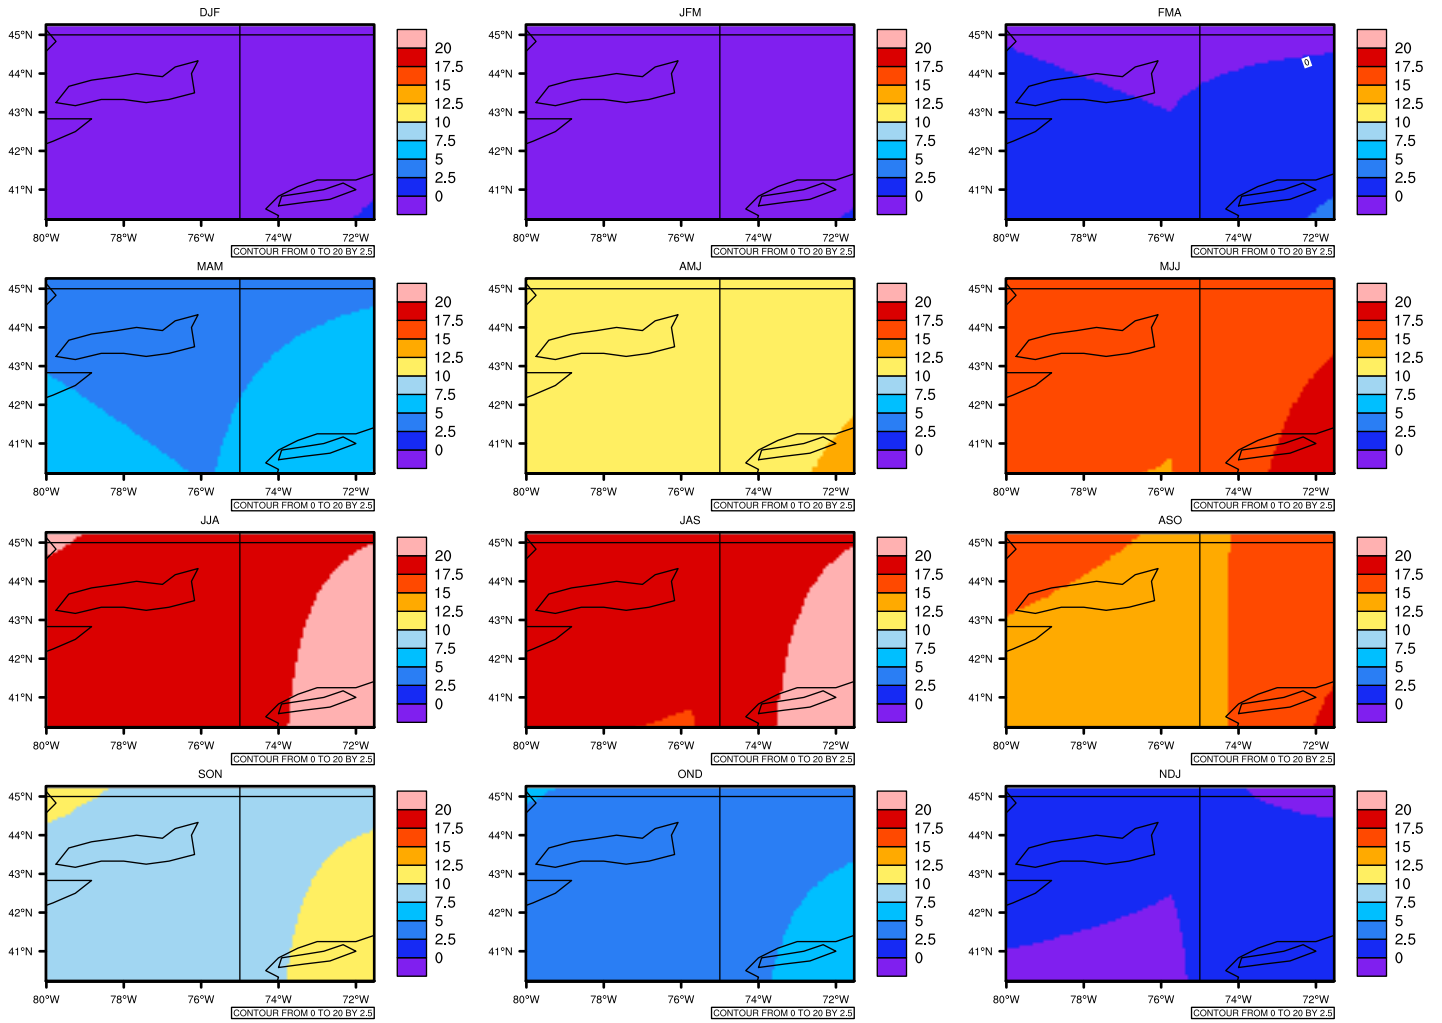

Seasonally Daily Averagetasmin(c) In 2070-2079 GFDL-ESM2M RCP85 - New York

AgriMetSoft (2020). Climate Maps. Available on:
<https://agrimetsoft.com/maps>

Order a new map on <https://agrimetsoft.com/order>

[You can request maps from any dataset from the AgriMetSoft Team.](#)