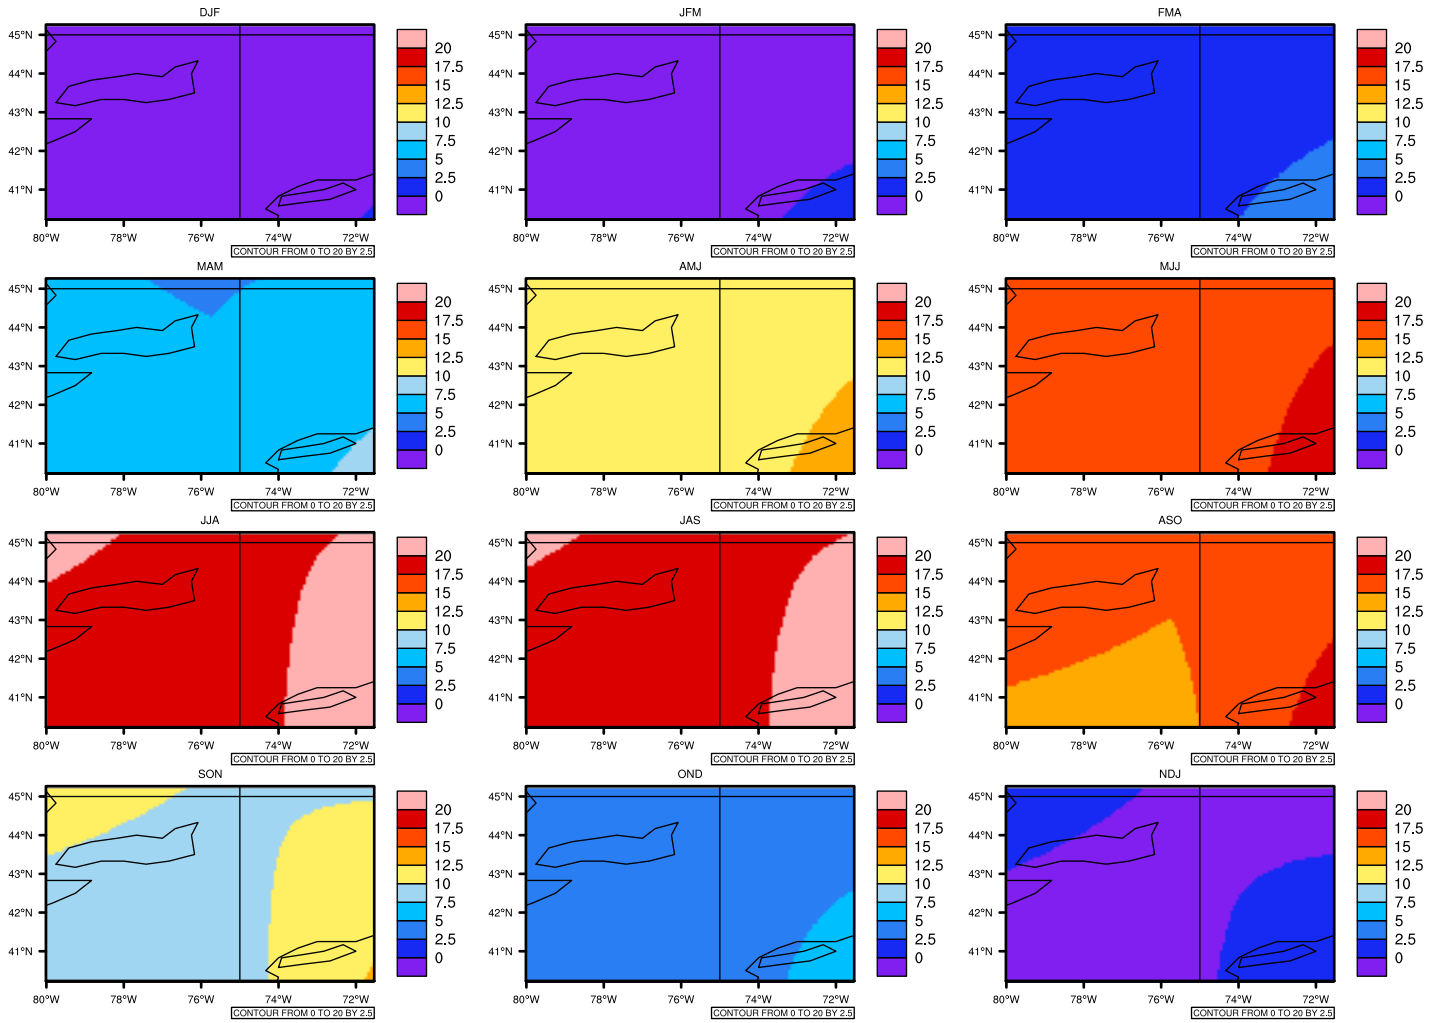

Seasonally Daily Averagetasmin(c) In 2080-2089 GFDL-ESM2M RCP85 - New York

AgriMetSoft (2020). Climate Maps. Available on:
<https://agrimetsoft.com/maps>

Order a new map on <https://agrimetsoft.com/order>

[You can request maps from any dataset from the AgriMetSoft Team.](#)