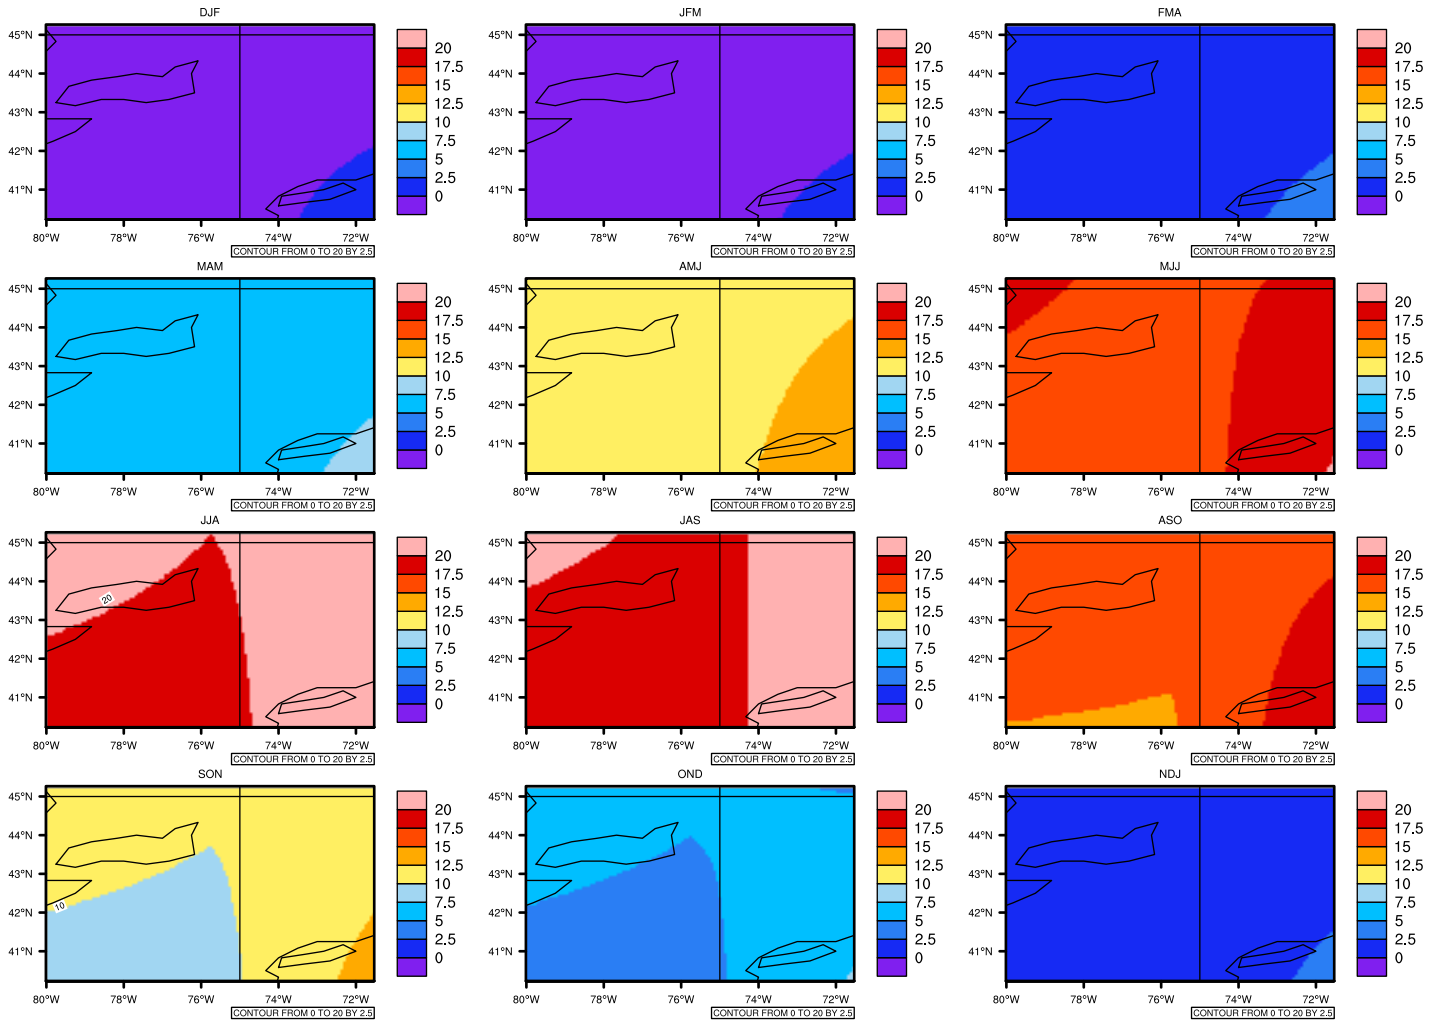

Seasonally Daily Averagetasmin(c) In 2090-2099 GFDL-ESM2M RCP85 - New York

AgriMetSoft (2020). Climate Maps. Available on:
<https://agrimetsoft.com/maps>

Order a new map on <https://agrimetsoft.com/order>

[You can request maps from any dataset from the AgriMetSoft Team.](#)