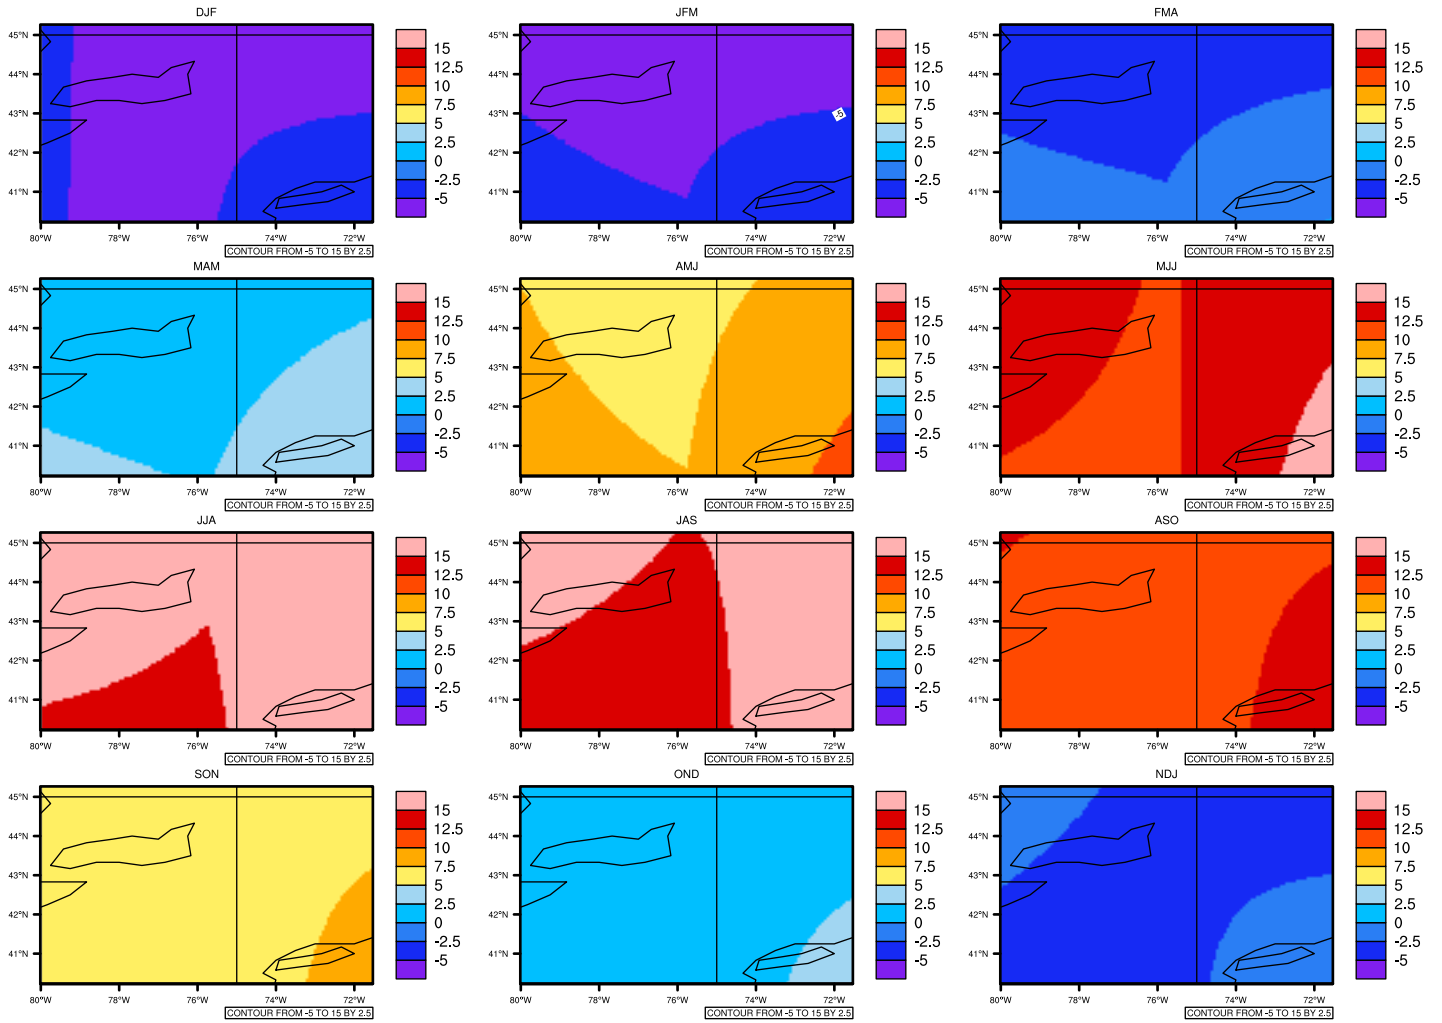

Seasonally Daily Averagetasmin(c) In 1975-2005 GFDL-ESM2M historical - New York

AgriMetSoft (2020). Climate Maps. Available on:
<https://agrimetsoft.com/maps>

|Order a new map on <https://agrimetsoft.com/order>