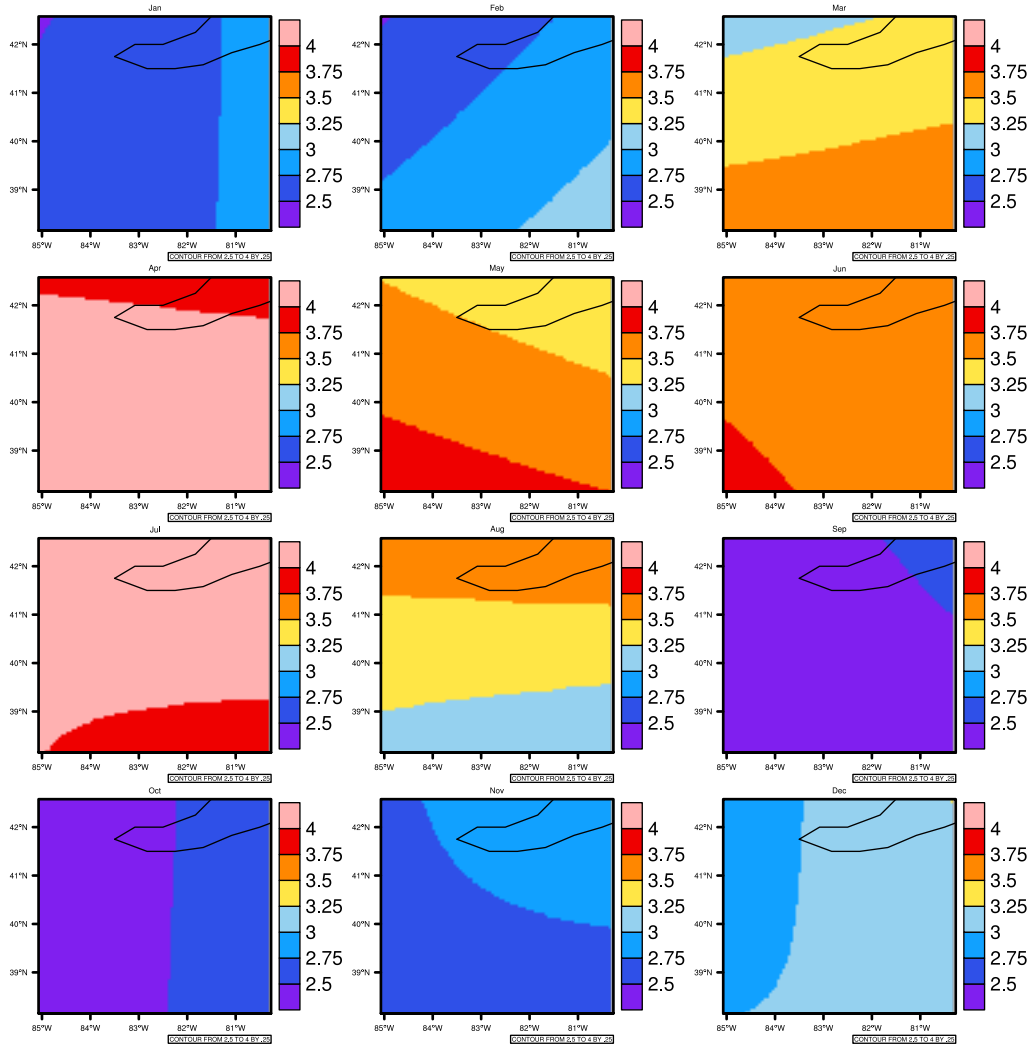

## Monthly pr (mm/day) In 1975-2005 GFDL-ESM2M historical - Ohio

AgriMetSoft (2020). Climate Maps. Available on:  
<https://agrimetsoft.com/maps>

Order a new map on <https://agrimetsoft.com/order>