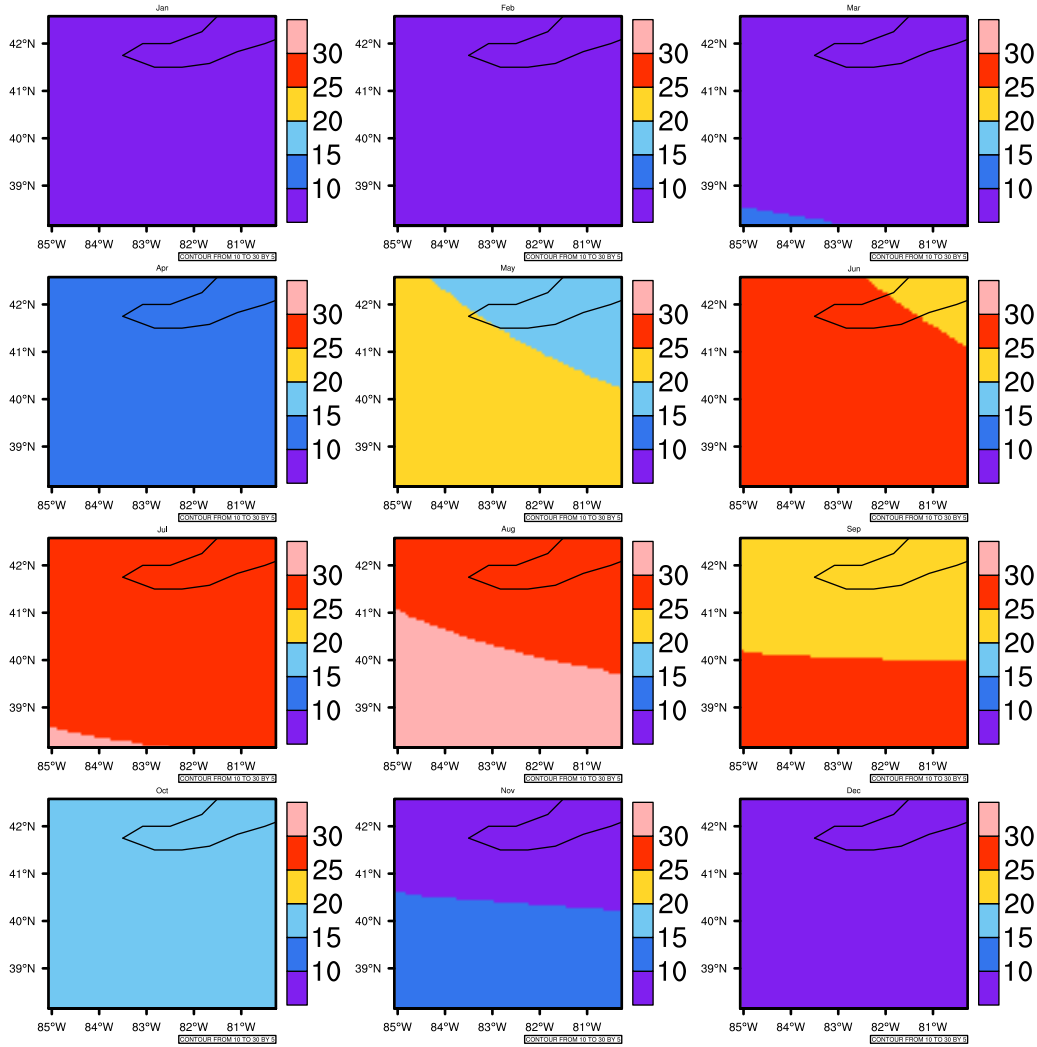

Monthly Daily Average tmax(c) In 2080-2089 GFDL-ESM2M RCP85 - Ohio

AgriMetSoft (2020). Climate Maps. Available on:
<https://agrimetsoft.com/maps>

Order a new map on <https://agrimetsoft.com/order>