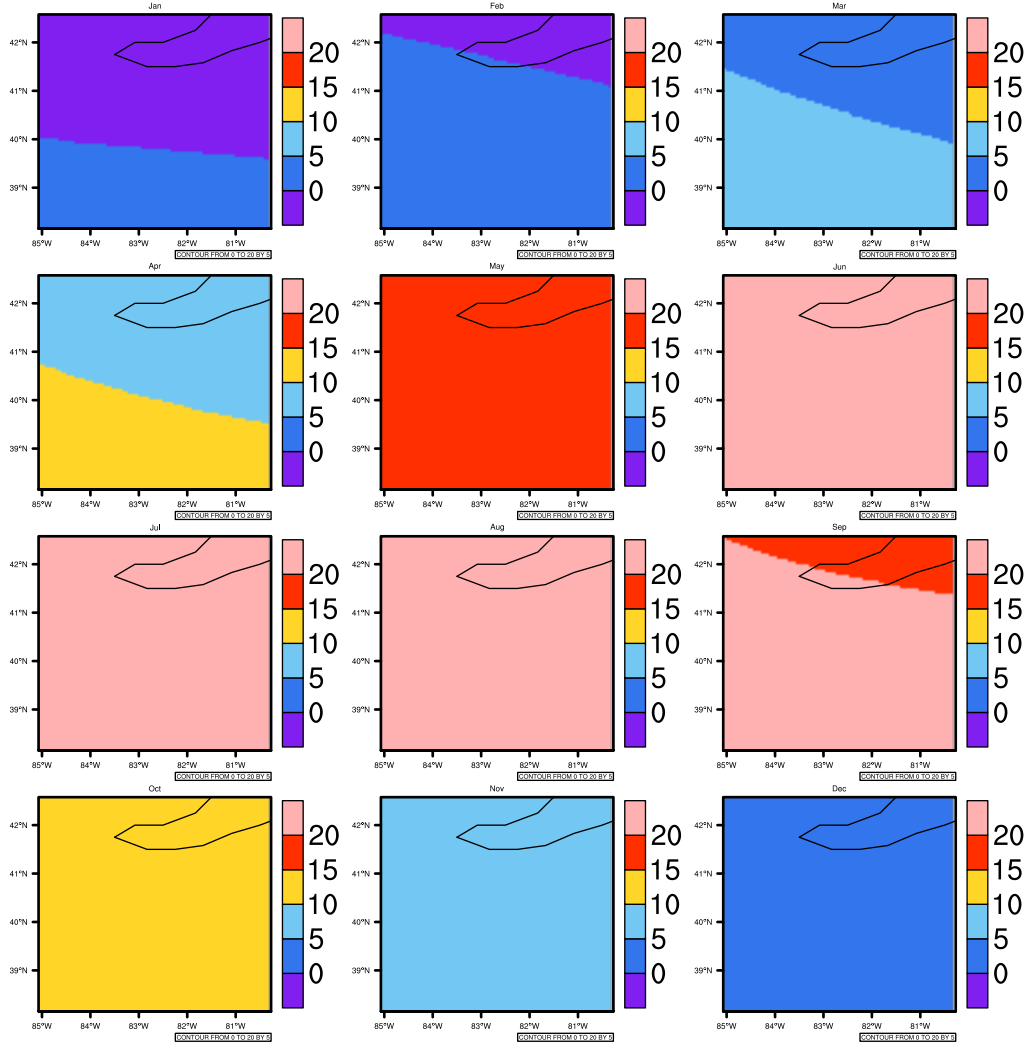

Monthly Daily Average tmax(c) In 1975-2005 GFDL-ESM2M historical - Ohio

AgriMetSoft (2020). Climate Maps. Available on:
<https://agrimetsoft.com/maps>

Order a new map on <https://agrimetsoft.com/order>