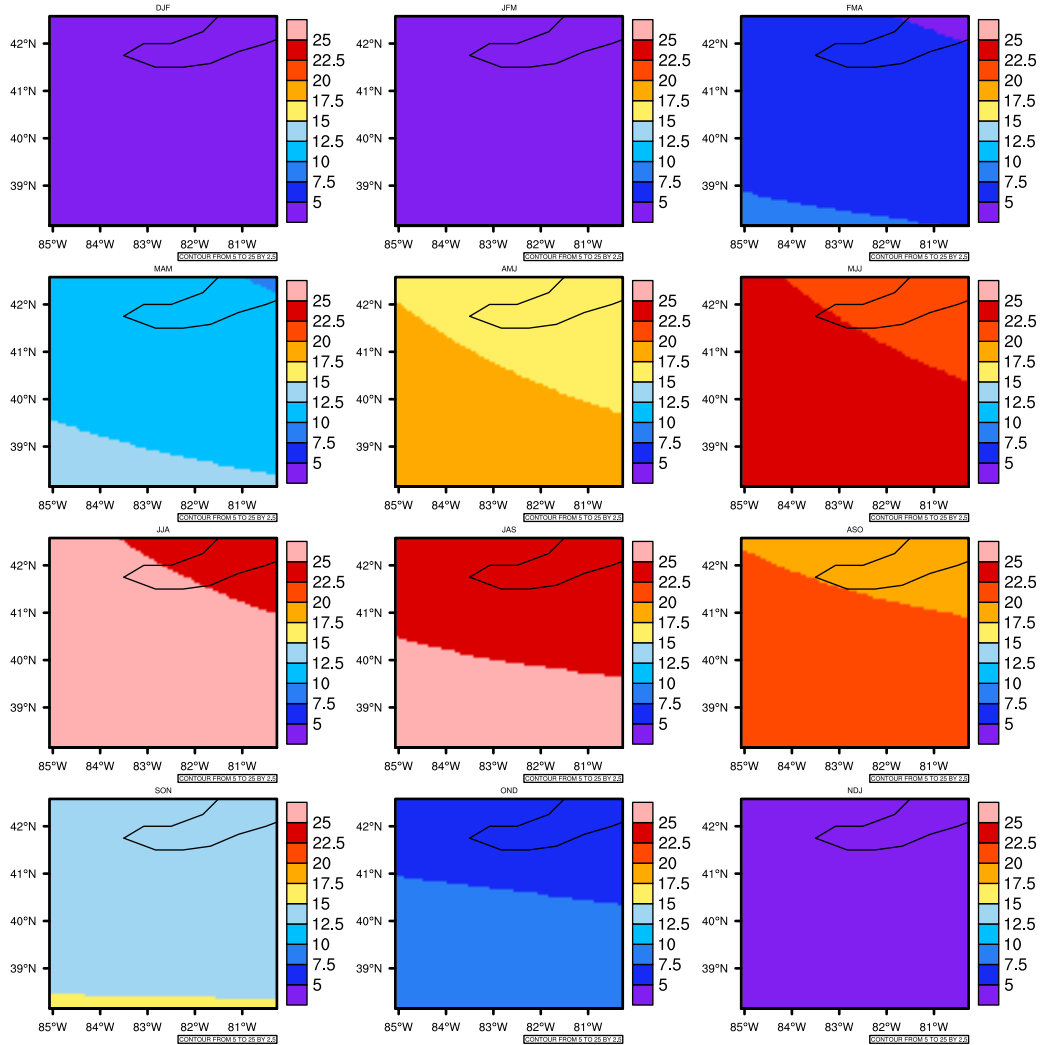

Seasonally Daily Averagetasmx(c) In 2020-2029 GFDL-ESM2M RCP45 - Ohio

AgriMetSoft (2020). Climate Maps. Available on:
<https://agrimetsoft.com/maps>

|Order a new map on <https://agrimetsoft.com/order>

[You can request maps from any dataset from the AgriMetSoft Team.](#)