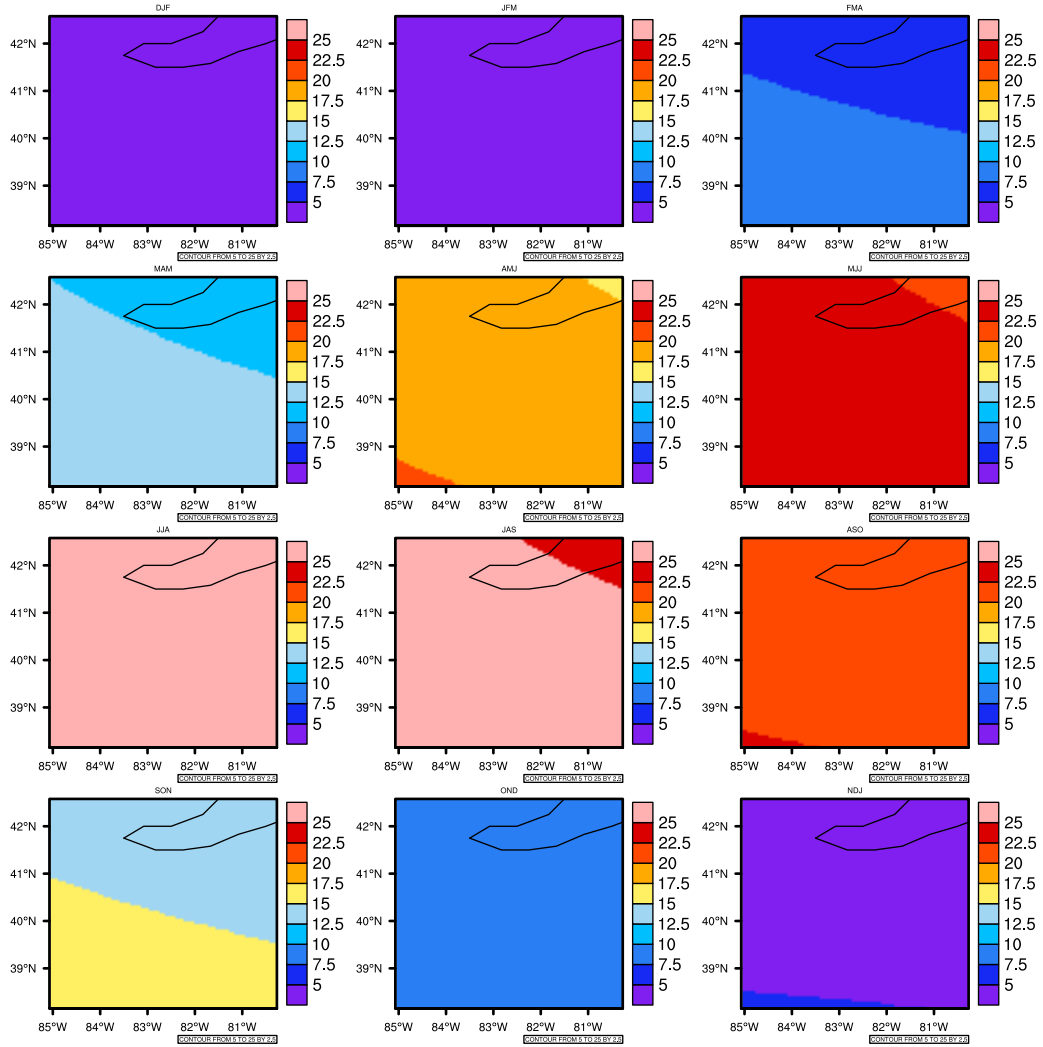

Seasonally Daily Averagetasmx(c) In 2080-2089 GFDL-ESM2M RCP45 - Ohio

AgriMetSoft (2020). Climate Maps. Available on:
<https://agrimetsoft.com/maps>

Order a new map on <https://agrimetsoft.com/order>

[You can request maps from any dataset from the AgriMetSoft Team.](#)