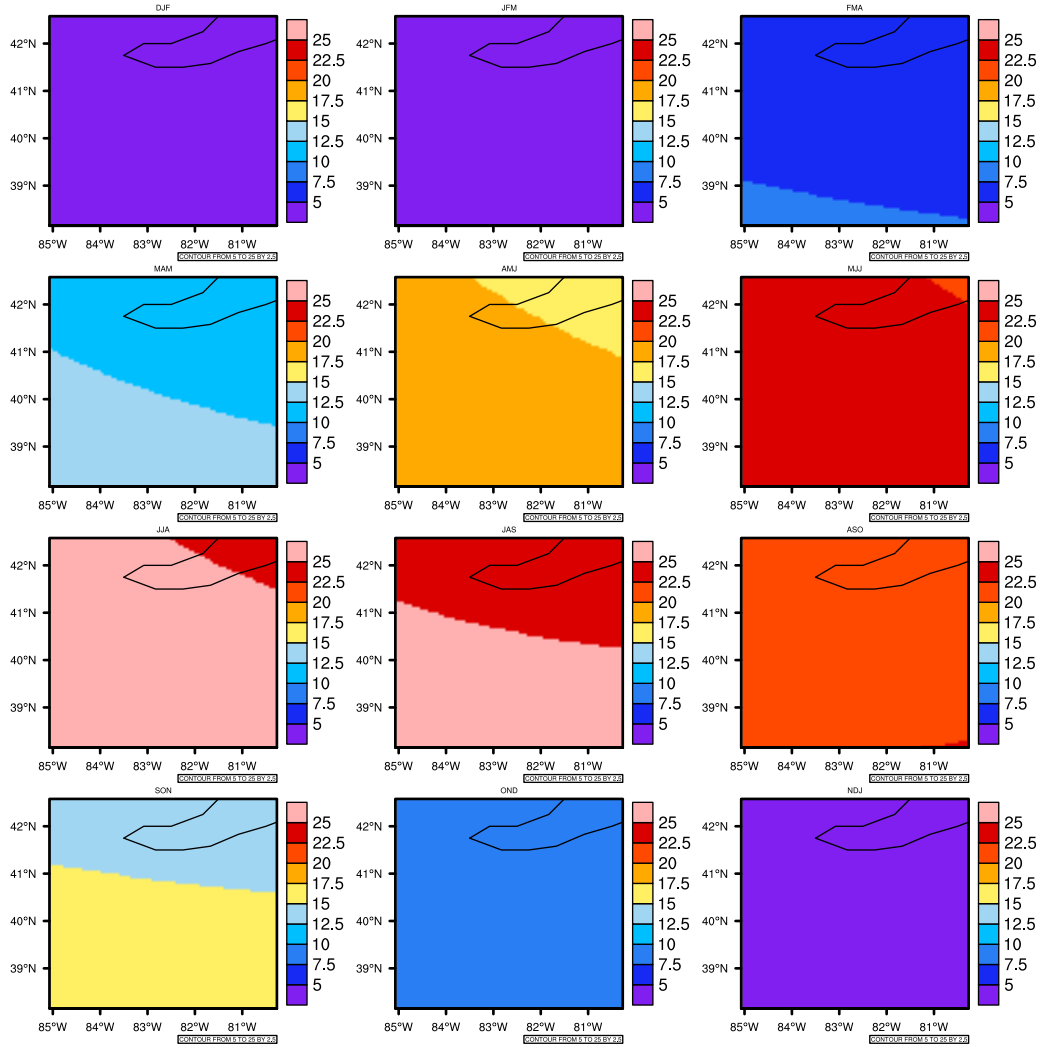

Seasonally Daily Averagetasmx(c) In 2090-2099 GFDL-ESM2M RCP45 - Ohio

AgriMetSoft (2020). Climate Maps. Available on:
<https://agrimetsoft.com/maps>

Order a new map on <https://agrimetsoft.com/order>

[You can request maps from any dataset from the AgriMetSoft Team.](#)