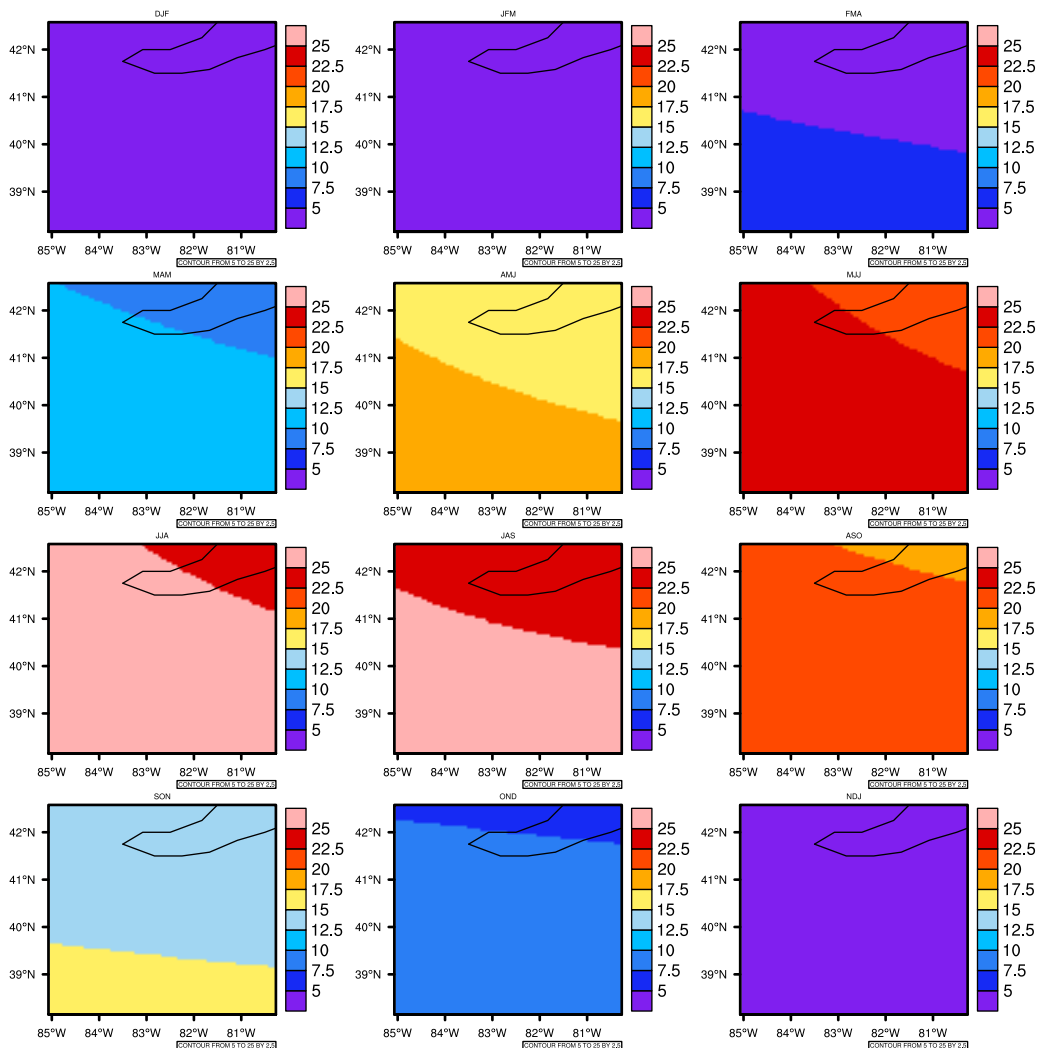

Seasonally Daily Averagetasmax(c) In 2020-2029 GFDL-ESM2M RCP85 - Ohio

AgriMetSoft (2020). Climate Maps. Available on:
<https://agrimetsoft.com/maps>

Order a new map on <https://agrimetsoft.com/order>

[You can request maps from any dataset from the AgriMetSoft Team.](#)