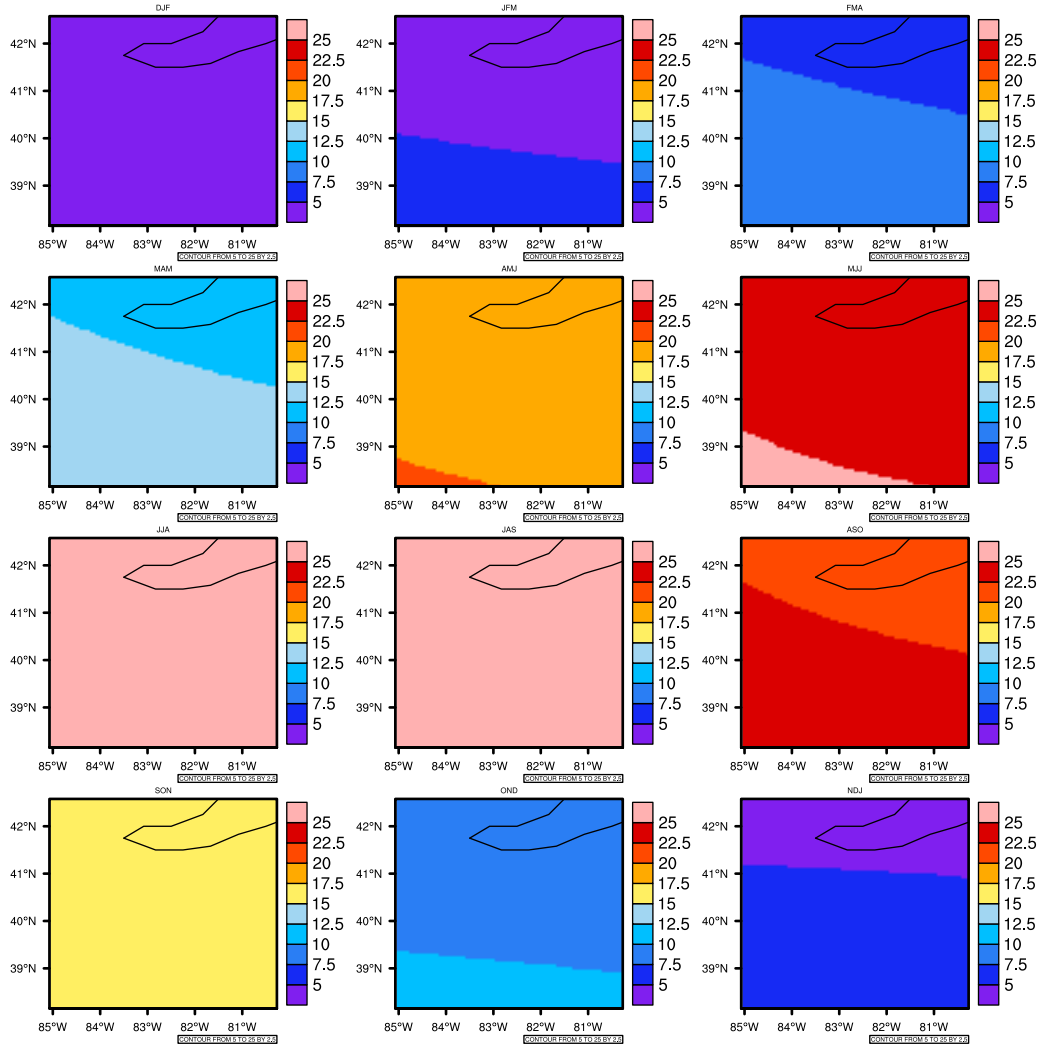

Seasonally Daily Averagetasmx(c) In 2060-2069 GFDL-ESM2M RCP85 - Ohio

AgriMetSoft (2020). Climate Maps. Available on:
<https://agrimetsoft.com/maps>

Order a new map on <https://agrimetsoft.com/order>

[You can request maps from any dataset from the AgriMetSoft Team.](#)