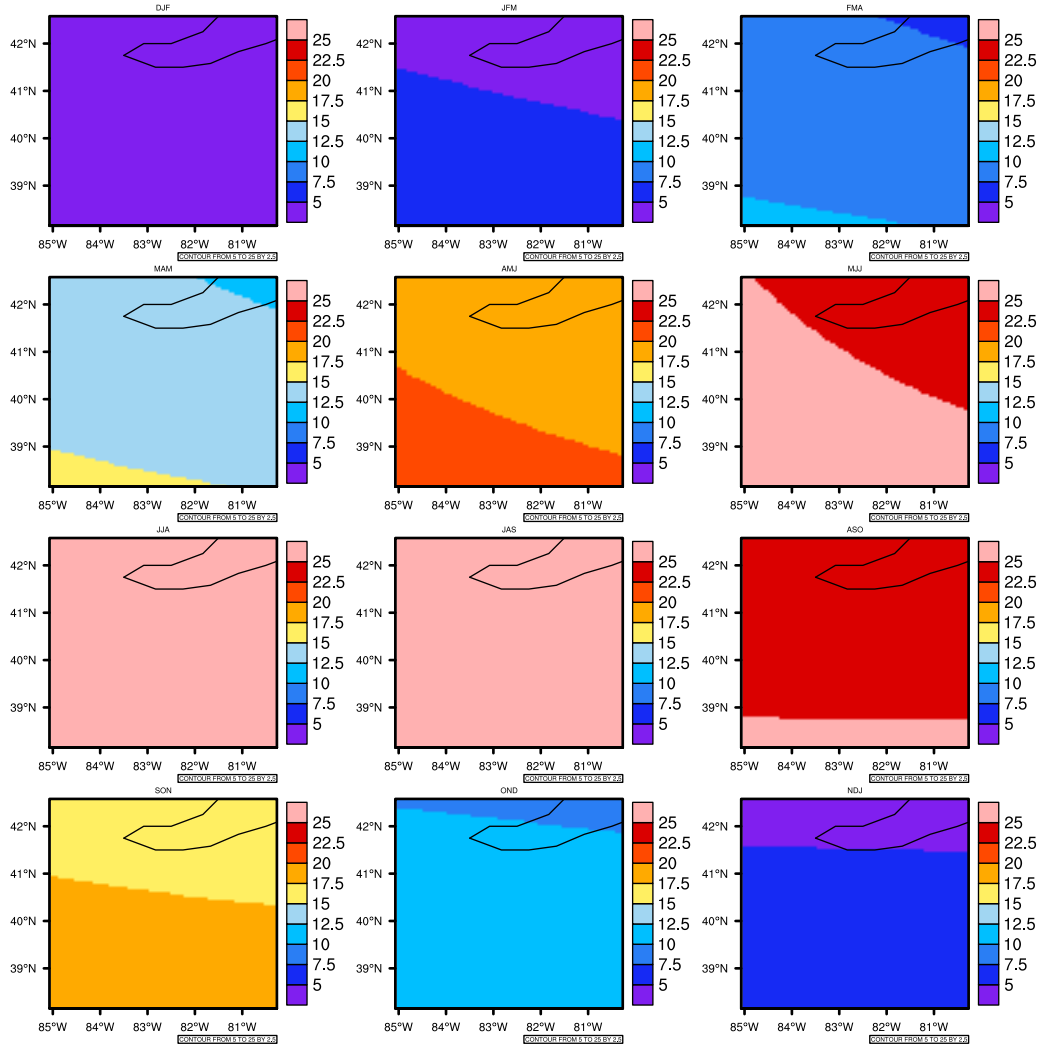

Seasonally Daily Averagetasmx(c) In 2080-2089 GFDL-ESM2M RCP85 - Ohio

AgriMetSoft (2020). Climate Maps. Available on:
<https://agrimetsoft.com/maps>

|Order a new map on <https://agrimetsoft.com/order>

[You can request maps from any dataset from the AgriMetSoft Team.](#)