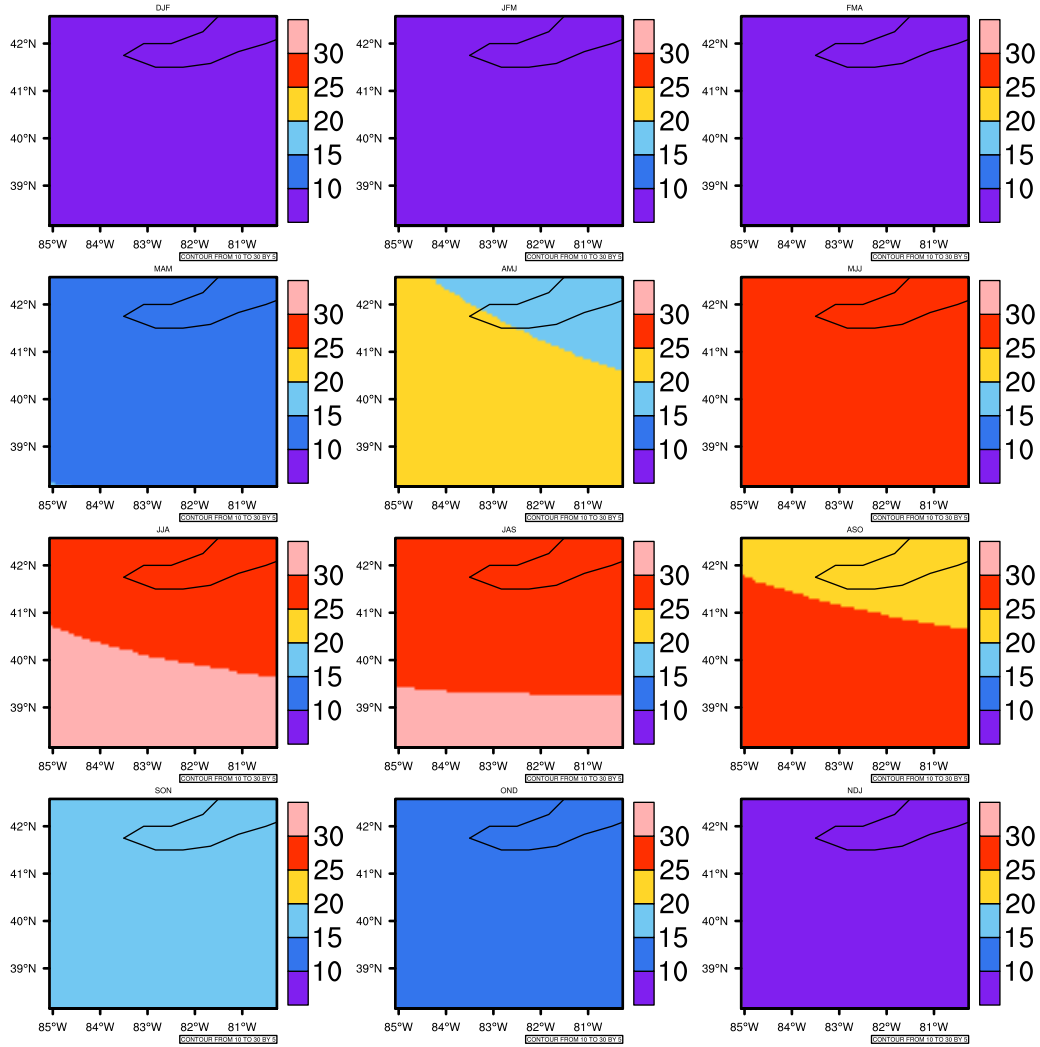

Seasonally Daily Averagetasmx(c) In 2090-2099 GFDL-ESM2M RCP85 - Ohio

AgriMetSoft (2020). Climate Maps. Available on:
<https://agrimetsoft.com/maps>

Order a new map on <https://agrimetsoft.com/order>

[You can request maps from any dataset from the AgriMetSoft Team.](#)