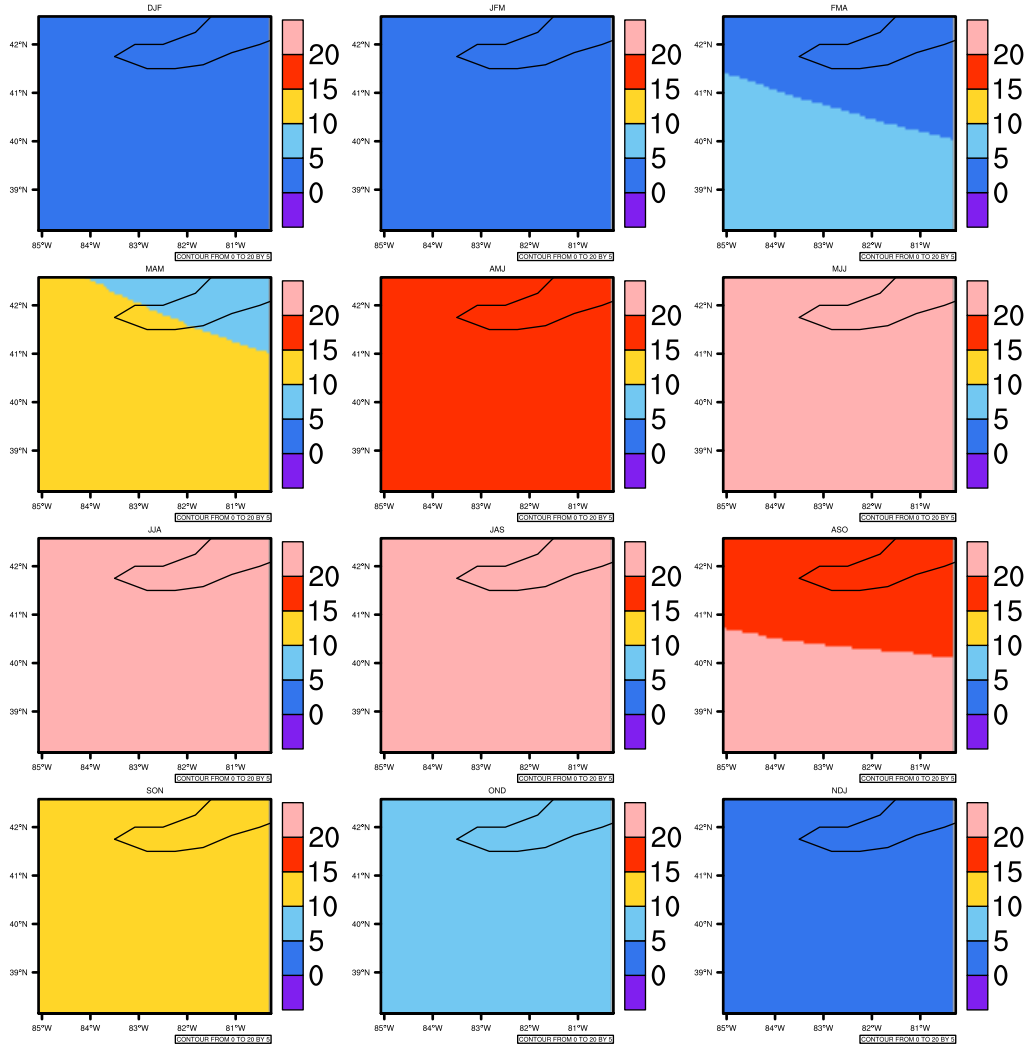

Seasonally Daily Average tasmax(c) In 1975-2005 GFDL-ESM2M historical - Ohio

AgriMetSoft (2020). Climate Maps. Available on:
<https://agrimetsoft.com/maps>

Order a new map on <https://agrimetsoft.com/order>

[You can request maps from any dataset from the AgriMetSoft Team.](#)