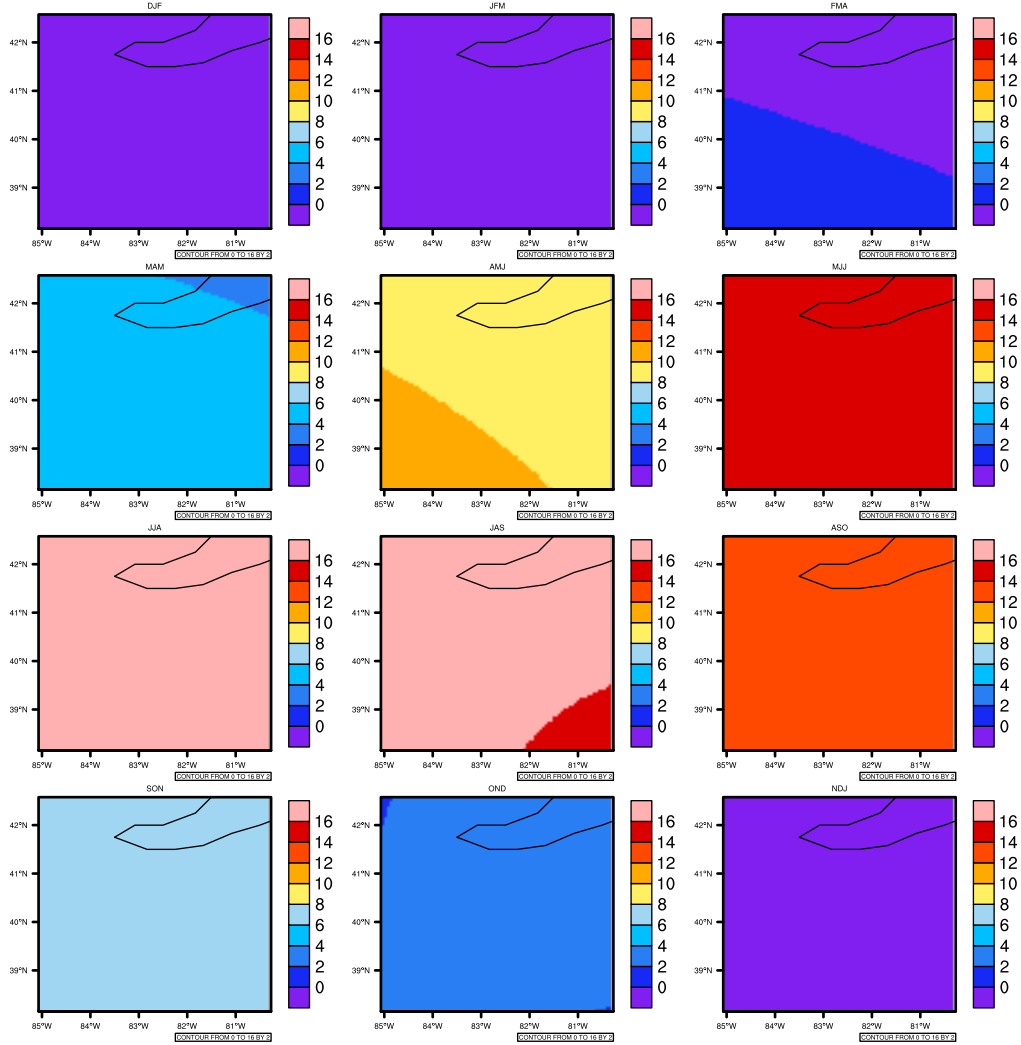

Seasonally Daily Averagetasmin(c) In 1975-2005 GFDL-ESM2M historical - Ohio

AgriMetSoft (2020). Climate Maps. Available on:
<https://agrimetsoft.com/maps>

Order a new map on <https://agrimetsoft.com/order>