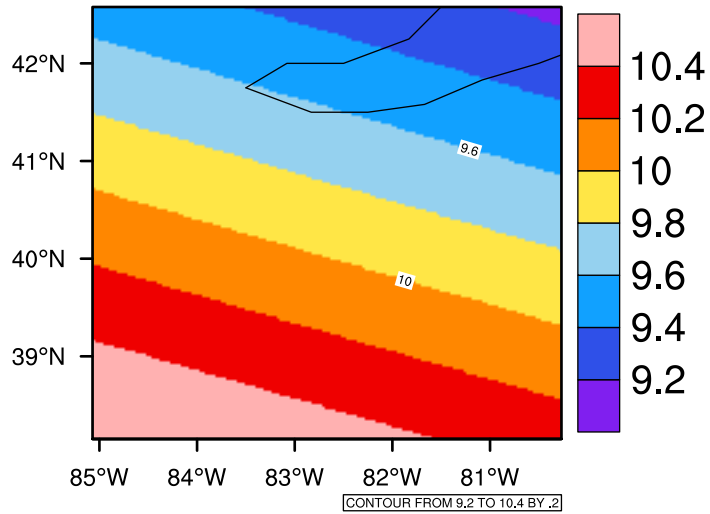

Yearly tas(c) In 2020-2029 GFDL-ESM2M RCP45 - Ohio

[You can request maps from any dataset from the AgriMetSoft Team.](#)