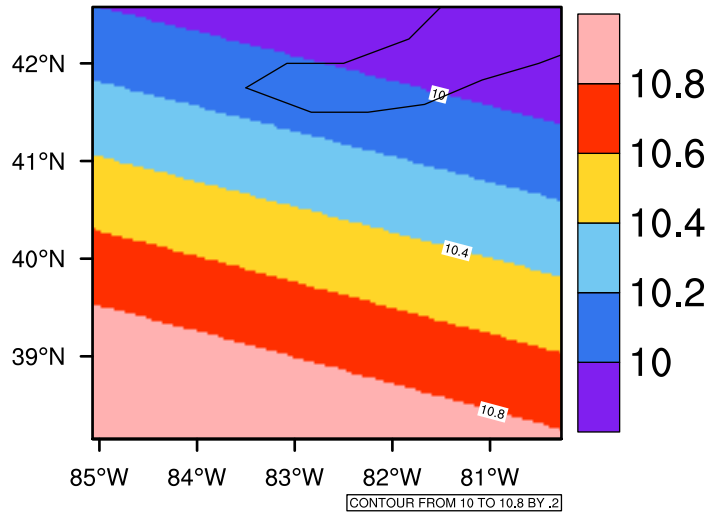

Yearly tas(c) In 2040-2049 GFDL-ESM2M RCP45 - Ohio

[You can request maps from any dataset from the AgriMetSoft Team.](#)