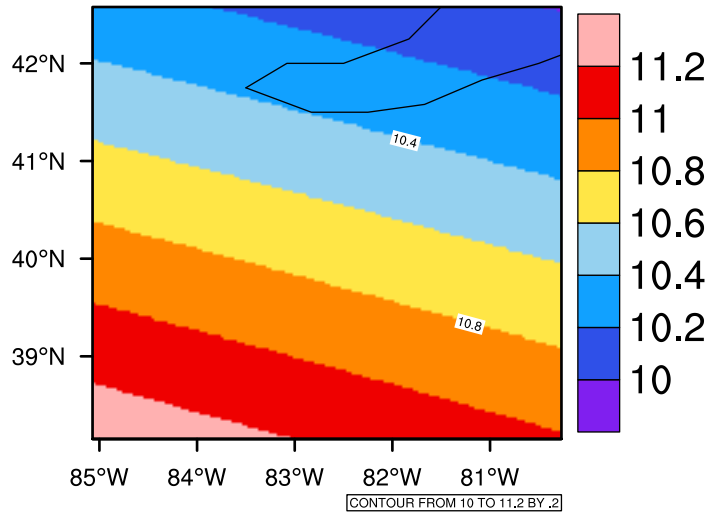

Yearly tas(c) In 2050-2059 GFDL-ESM2M RCP45 - Ohio

[You can request maps from any dataset from the AgriMetSoft Team.](#)