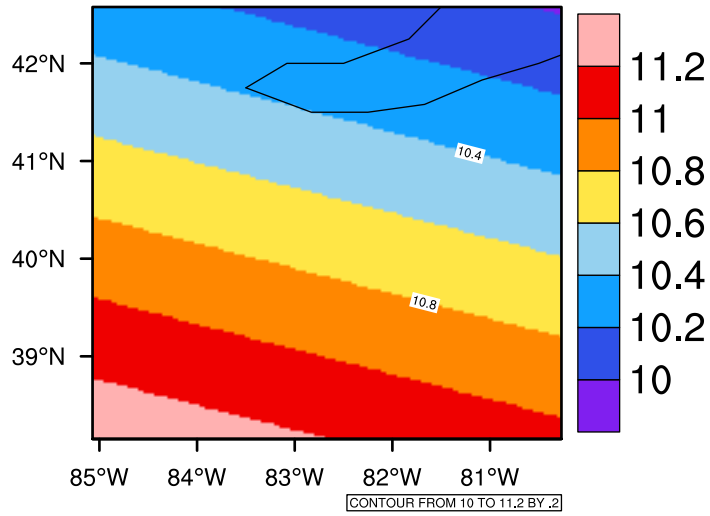

Yearly tas(c) In 2070-2079 GFDL-ESM2M RCP45 - Ohio

[You can request maps from any dataset from the AgriMetSoft Team.](#)