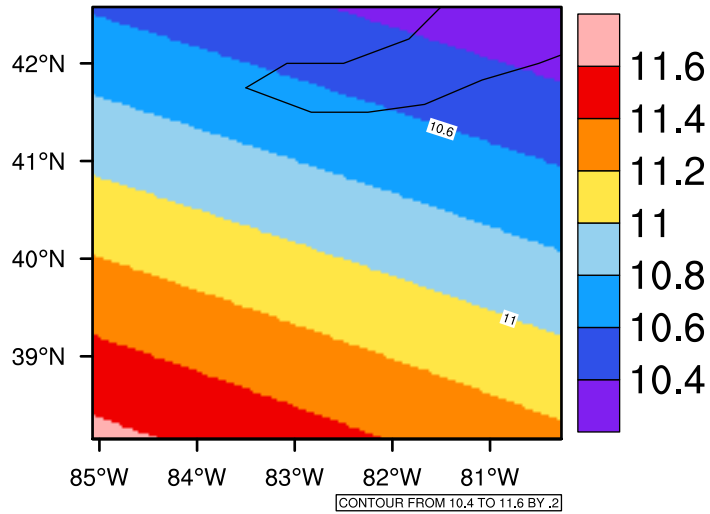

Yearly tas(c) In 2080-2089 GFDL-ESM2M RCP45 - Ohio

[You can request maps from any dataset from the AgriMetSoft Team.](#)